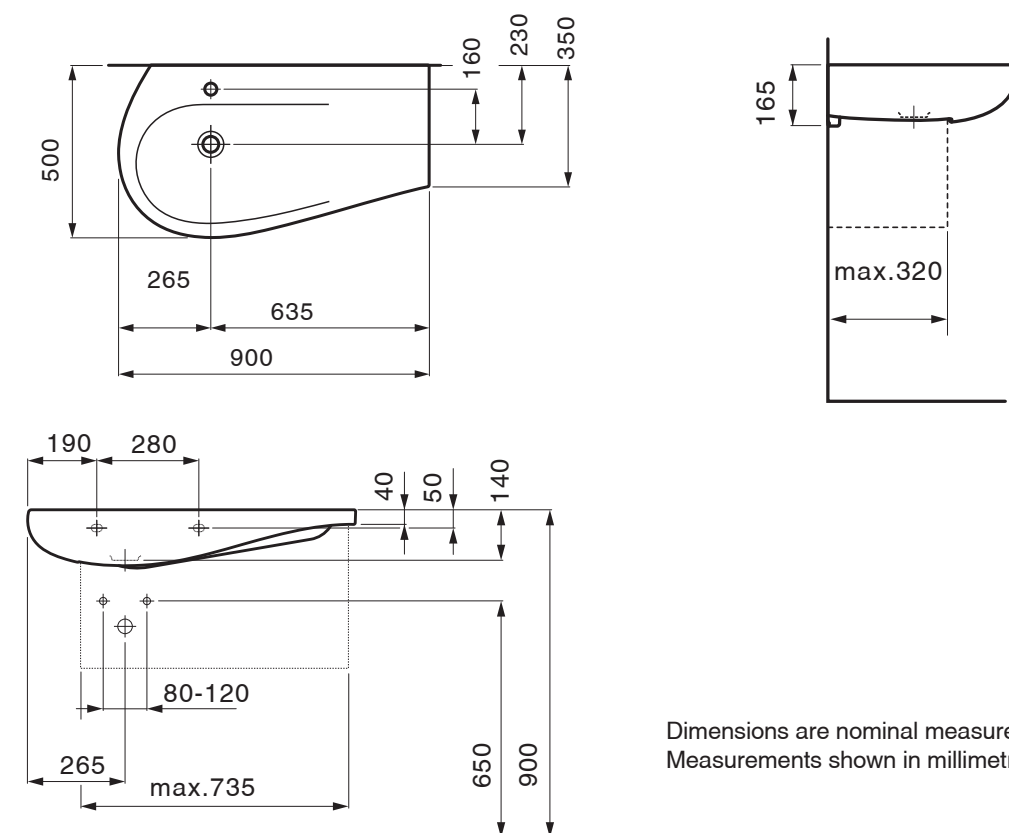

LAUFEN

ILBAGNOALESSI ONE WALL BASIN 900MM

Dimensions are nominal measurements only.
Measurements shown in millimetres.

SPECIFICATIONS

Recommended use	Domestic, Hotel and Commercial
Material	Vitreous China
Colour	White
Finish	LAUFEN Clean Coat
Capacity	5 Litres
Weight	21kg
Fixing	Bolted to Wall using Fixing Bolts (supplied)
Taphole availability	0 or 1 Tapholes (Tapware not included)
Overflow	No
Plug and Waste	Suits 32 x 40mm Non Overflow waste
Basin Configuration	Left Hand Bowl