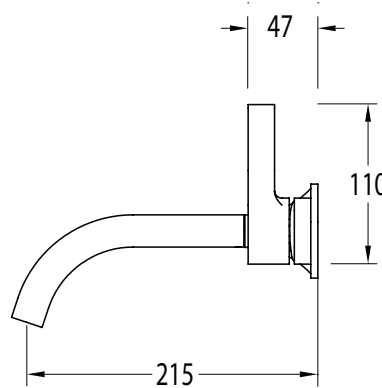

Milli Oria Wall Bath Mixer Outlet System 215mm PVD Matte Black

2265627

SPECIFICATIONS

Recommended Use	Domestic, Hotel & Commercial
Colour	Black
Finish	Matte
Material	Brass
Recommended Pressure Range	250-500kPa
Maximum Continuous Working Temperature	65 deg C
Suitable for Storage Tank Hot Water	Yes
Suitable for Continuous Flow Hot Water	Yes
Suitable for Gravity Feed Hot Water	No

WARRANTY

Warranty - Domestic Use	15 Years
Spare Parts & Labour	12 Months

Please refer to Warranty Page for full Terms and Conditions

Dimensions are nominal measurements only.

CLEANING RECOMMENDATIONS:

We recommend the use of soapy water or approved cleaners. This product should not be cleaned with abrasive materials. Damage caused by any improper treatment is not covered by the product warranty. Refer to Warranty Conditions

Disclaimer: Products in this specification manual must by regulation be installed by licensed and registered trade people. The manufacturer/distributor reserves the right to vary specifications or delete models from their range without prior notification. Dimensions are nominal measurements only. Dimensions and set-outs listed are correct at time of publication however the manufacturer/distributor takes no responsibility for printing errors.

Published 02/07/2021

To see the complete Milli range go to www.reece.com.au