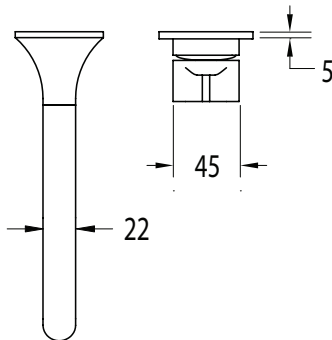

Dimensions are nominal measurements only.

CLEANING RECOMMENDATIONS:

We recommend the use of soapy water or approved cleaners. This product should not be cleaned with abrasive materials. Damage caused by any improper treatment is not covered by the product warranty. Refer to Warranty Conditions

Disclaimer: Products in this specification manual must by regulation be installed by licensed and registered trade people. The manufacturer/distributor reserves the right to vary specifications or delete models from their range without prior notification. Dimensions are nominal measurements only. Dimensions and set-outs listed are correct at time of publication however the manufacturer/distributor takes no responsibility for printing errors.

Published 02/07/2021

To see the complete Milli range go to www.reece.com.au