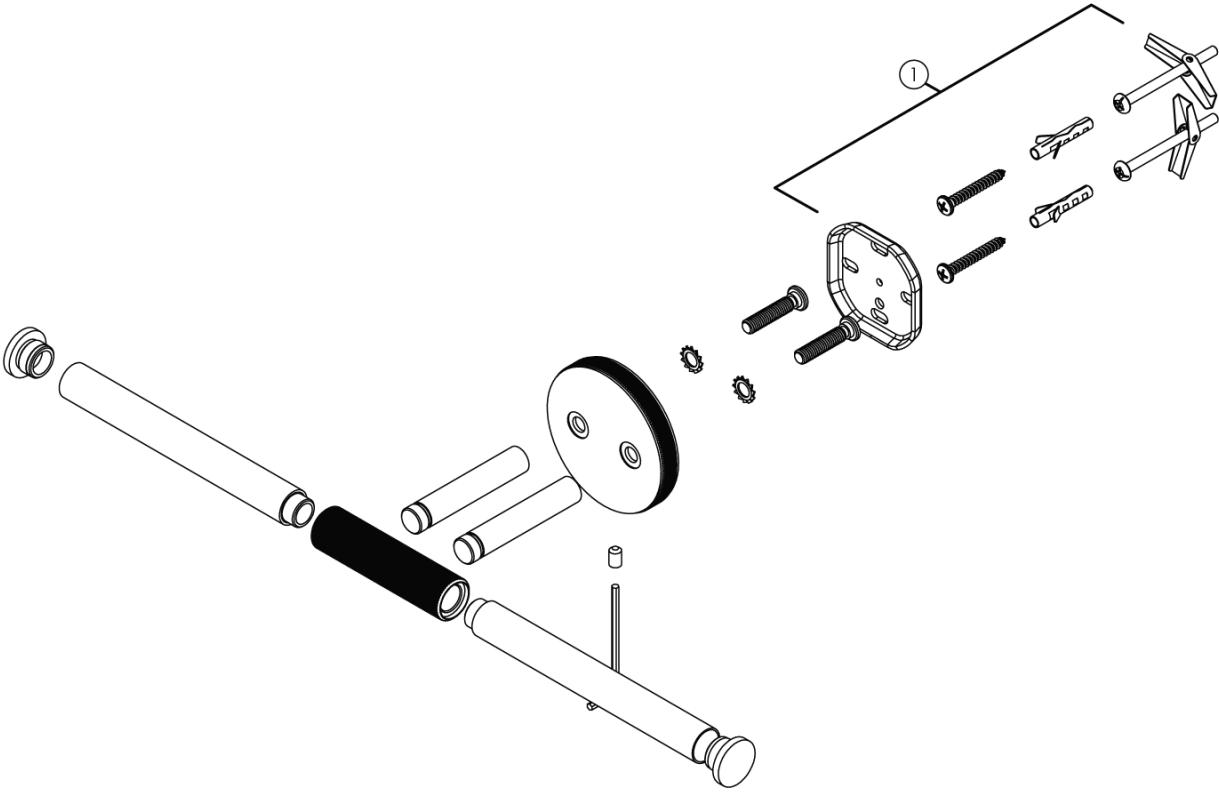

Milli Marq Edit Double Toilet Roll Holder Brushed Bronze

21911

No.	Description	Code
1	Milli Marc Edit Fixing Plate Kit	29882