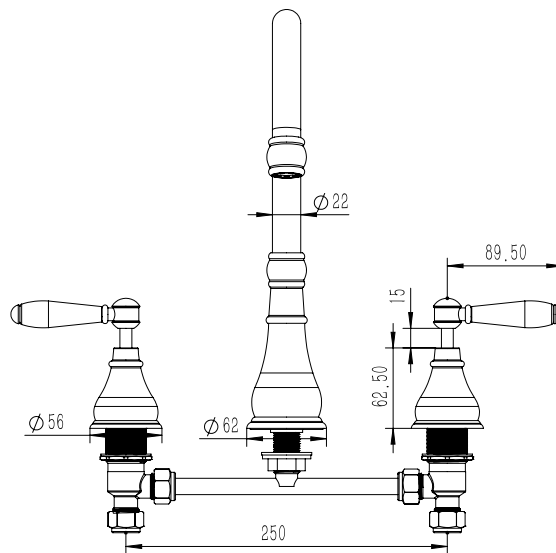

Milli Voir Hob Kitchen / Spa Set Lever Handle with Porcelain Handles Brushed Nickel (4 Star)

2265487

SPECIFICATIONS

Recommended Use	Domestic, hotel and commercial
Colour	Brushed Nickel
Material	DR Brass
Recommended Pressure Range	150 - 500 kPa
Max Continuous Working Pressure	500 kPa
Max Continuous Working Temperature	80 deg C
Suitable for Storage Tank Hot Water	Yes
Suitable for Continuous Flow Hot Water	Yes
Suitable for Gravity Feed Hot Water	No

WARRANTY

Warranty - Domestic Use	15 Years
Spare Parts & Labour	12 Months

Please refer to Warranty Page for full Terms and Conditions

Dimensions are nominal measurements only.

CLEANING RECOMMENDATIONS:

We recommend the use of soapy water or approved cleaners. This product should not be cleaned with abrasive materials. Damage caused by any improper treatment is not covered by the product warranty. Refer to Warranty Conditions

Disclaimer: Products in this specification manual must by regulation be installed by licensed and registered trade people. The manufacturer/distributor reserves the right to vary specifications or delete models from their range without prior notification. Dimensions are nominal measurements only. Dimensions and set-outs listed are correct at time of publication however the manufacturer/distributor takes no responsibility for printing errors.

Published 01/06/2020

To see the complete Milli range go to www.reece.com.au