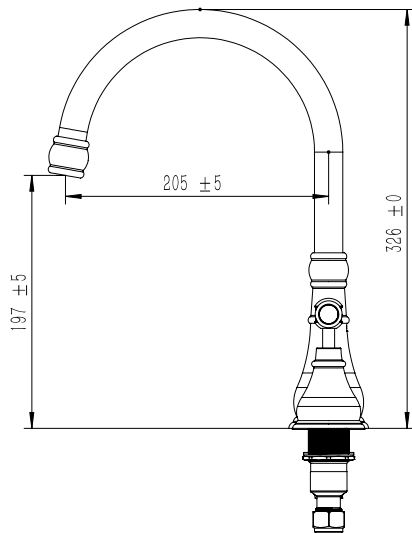

Milli Voir Hob Kitchen / Spa Set Lever Handle with Porcelain Handles Brushed Nickel (4 Star)

2265487

SPECIFICATIONS

Recommended Use	Domestic, hotel and commercial
Colour	Brushed Nickel
Material	DR Brass
Recommended Pressure Range	150 - 500 kPa
Max Continuous Working Pressure	500 kPa
Max Continuous Working Temperature	80 deg C
Suitable for Storage Tank Hot Water	Yes
Suitable for Continuous Flow Hot Water	Yes
Suitable for Gravity Feed Hot Water	No

WARRANTY

Warranty - Domestic Use	15 Years
Spare Parts & Labour	12 Months

Please refer to Warranty Page for full Terms and Conditions

Dimensions are nominal measurements only.

CLEANING RECOMMENDATIONS:

We recommend the use of soapy water or approved cleaners. This product should not be cleaned with abrasive materials. Damage caused by any improper treatment is not covered by the product warranty. Refer to Warranty Conditions

Disclaimer: Products in this specification manual must by regulation be installed by licensed and registered trade people. The manufacturer/distributor reserves the right to vary specifications or delete models from their range without prior notification. Dimensions are nominal measurements only. Dimensions and set-outs listed are correct at time of publication however the manufacturer/distributor takes no responsibility for printing errors.

Published 01/06/2020

To see the complete Milli range go to www.reece.com.au