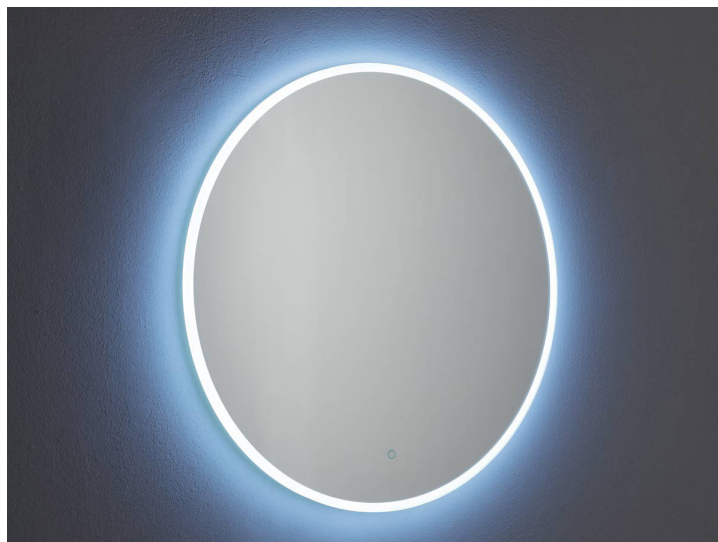

## Kado Aspect Round LED Mirror 600

- o Quickly pressing the touch sensor turns mirror LED lights ON/OFF.
- o Holding touch sensor for 3 seconds changes LED light colour
- o Defogger turns on when LED lights are on and switches off when turned off