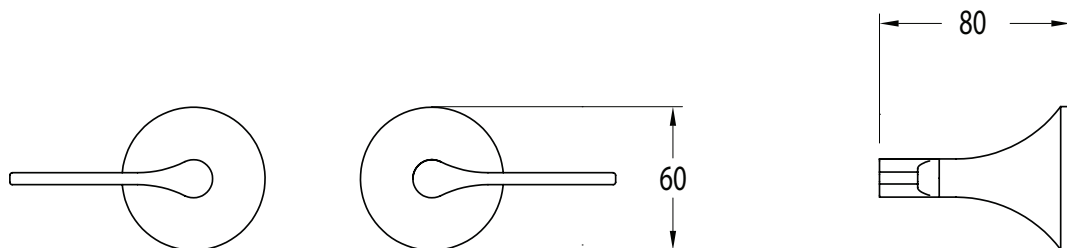

Milli Oria Wall Top Assembly PVD Matte Black

2265587

SPECIFICATIONS

Recommended Use	Domestic, Hotel & Commercial
Colour	Black
Finish	Matte
Material	Brass
Recommended Pressure Range	250-500kPa
Maximum Continuous Working Temperature	65 deg C
Suitable for Storage Tank Hot Water	Yes
Suitable for Continuous Flow Hot Water	Yes
Suitable for Gravity Feed Hot Water	No

WARRANTY

Warranty - Domestic Use	15 Years
Spare Parts & Labour	12 Months

Please refer to Warranty Page for full Terms and Conditions

Dimensions are nominal measurements only.

CLEANING RECOMMENDATIONS:

We recommend the use of soapy water or approved cleaners. This product should not be cleaned with abrasive materials. Damage caused by any improper treatment is not covered by the product warranty. Refer to Warranty Conditions

Disclaimer: Products in this specification manual must by regulation be installed by licensed and registered trade people. The manufacturer/distributor reserves the right to vary specifications or delete models from their range without prior notification. Dimensions are nominal measurements only. Dimensions and set-outs listed are correct at time of publication however the manufacturer/distributor takes no responsibility for printing errors.

Published 02/07/2021

To see the complete Milli range go to www.reece.com.au