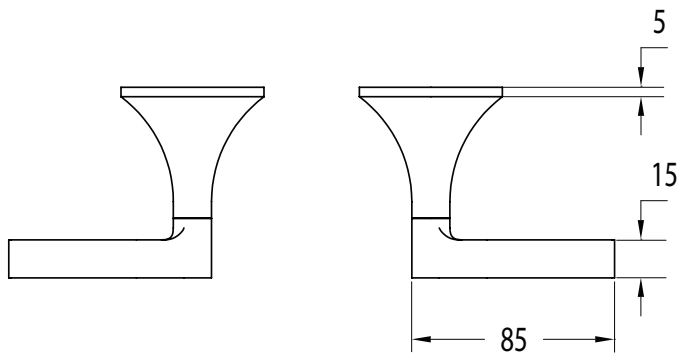

Milli Oria Wall Top Assembly PVD Matte Black

2265587

SPECIFICATIONS

Recommended Use	Domestic, Hotel & Commercial
Colour	Black
Finish	Matte
Material	Brass
Recommended Pressure Range	250-500kPa
Maximum Continuous Working Temperature	65 deg C
Suitable for Storage Tank Hot Water	Yes
Suitable for Continuous Flow Hot Water	Yes
Suitable for Gravity Feed Hot Water	No

WARRANTY

Warranty - Domestic Use	15 Years
Spare Parts & Labour	12 Months

Please refer to Warranty Page for full Terms and Conditions

Dimensions are nominal measurements only.

CLEANING RECOMMENDATIONS:

We recommend the use of soapy water or approved cleaners. This product should not be cleaned with abrasive materials. Damage caused by any improper treatment is not covered by the product warranty. Refer to Warranty Conditions

Disclaimer: Products in this specification manual must by regulation be installed by licensed and registered trade people. The manufacturer/distributor reserves the right to vary specifications or delete models from their range without prior notification. Dimensions are nominal measurements only. Dimensions and set-outs listed are correct at time of publication however the manufacturer/distributor takes no responsibility for printing errors.

Published 02/07/2021

To see the complete Milli range go to www.reece.com.au