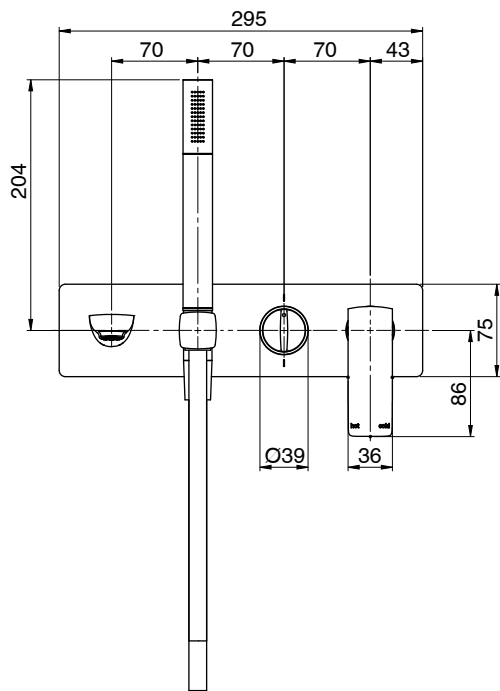

Milli Glance Wall Bath / Shower System Matte Black (3 Star)

2287190

SPECIFICATIONS

Recommended Use	Domestic, Hotel & Commercial
Colour	Matte Black
Finish	Matte
Material	DR Brass
Recommended Pressure Range	150 - 500 kPa
Maximum Continuous Working Temperature	75 deg C
Suitable for Storage Tank Hot Water	Yes
Suitable for Continuous Flow Hot Water	Yes
Suitable for Gravity Feed Hot Water	No

WARRANTY

Warranty - Domestic Use	15 Years
Spare Parts & Labour	12 Months

Please refer to Warranty Page for full Terms and Conditions