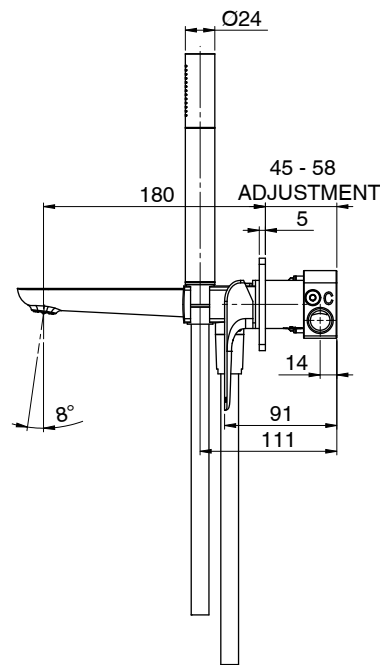

Milli Glance Wall Bath / Shower System Matte Black (3 Star)

2287190

SPECIFICATIONS

Recommended Use	Domestic, Hotel & Commercial
Colour	Matte Black
Finish	Matte
Material	DR Brass
Recommended Pressure Range	150 - 500 kPa
Maximum Continuous Working Temperature	75 deg C
Suitable for Storage Tank Hot Water	Yes
Suitable for Continuous Flow Hot Water	Yes
Suitable for Gravity Feed Hot Water	No

WARRANTY

Warranty - Domestic Use	15 Years
Spare Parts & Labour	12 Months

Please refer to Warranty Page for full Terms and Conditions