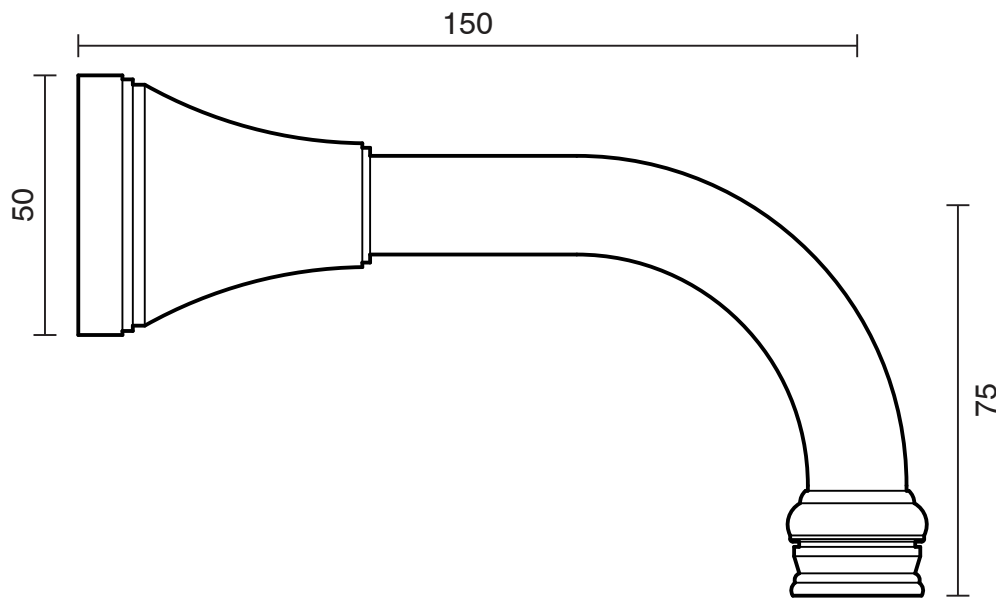

## Kado Era Wall Basin Outlet 150mm Brass Gold (5 Star)

9508823

SPECIFICATIONS	
Recommended Use	Domestic, Hotel & Commercial
Colour	Brass Gold
Finish	Polished
Material	DR Brass
Recommended Pressure Range	150 - 500 kPa
Maximum Continuous Working Temperature	80 deg C
Suitable for Storage Tank Hot Water	Yes
Suitable for Continuous Flow Hot Water	Yes
Suitable for Gravity Feed Hot Water	No
WARRANTY	
Warranty - Domestic Use	10 Years
Spare Parts & Labour	12 Months
<i>Please refer to Warranty Page for full Terms and Conditions</i>	