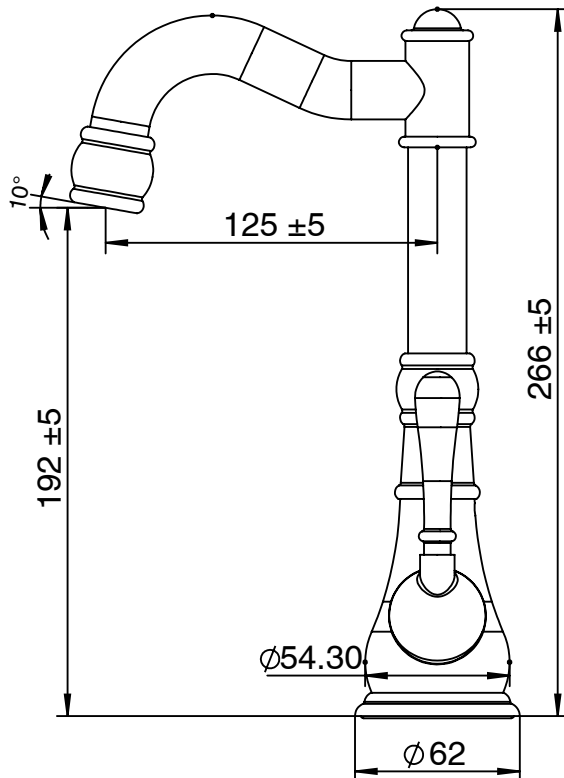

Milli Voir English Basin Mixer Matte Black (5 Star)

2265389

SPECIFICATIONS

Recommended Use	Domestic, hotel and commercial
Colour	Matte Black
Material	DR Brass
Recommended Pressure Range	150 - 500 kPa
Max Continuous Working Pressure	500 kPa
Max Continuous Working Temperature	80 deg C
Suitable for Storage Tank Hot Water	Yes
Suitable for Continuous Flow Hot Water	Yes
Suitable for Gravity Feed Hot Water	No

WARRANTY

Warranty - Domestic Use	15 Years
Spare Parts & Labour	12 Months

Please refer to Warranty Page for full Terms and Conditions

Dimensions are nominal measurements only.

CLEANING RECOMMENDATIONS:

We recommend the use of soapy water or approved cleaners. This product should not be cleaned with abrasive materials. Damage caused by any improper treatment is not covered by the product warranty. Refer to Warranty Conditions

Disclaimer: Products in this specification manual must by regulation be installed by licensed and registered trade people. The manufacturer/distributor reserves the right to vary specifications or delete models from their range without prior notification. Dimensions are nominal measurements only. Dimensions and set-outs listed are correct at time of publication however the manufacturer/distributor takes no responsibility for printing errors.

Published 01/06/2020

To see the complete Milli range go to www.reece.com.au