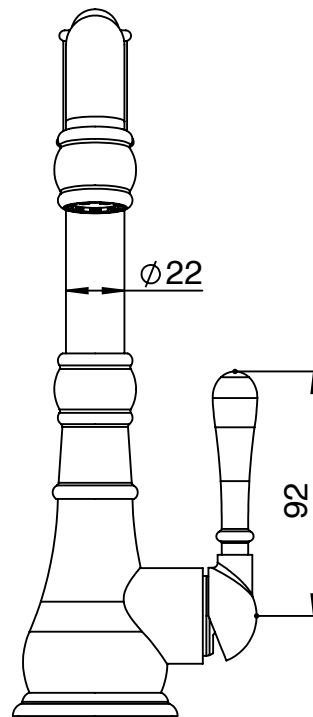

Milli Voir English Basin Mixer Matte Black (5 Star)

2265389

SPECIFICATIONS

Recommended Use	Domestic, hotel and commercial
Colour	Matte Black
Material	DR Brass
Recommended Pressure Range	150 - 500 kPa
Max Continuous Working Pressure	500 kPa
Max Continuous Working Temperature	80 deg C
Suitable for Storage Tank Hot Water	Yes
Suitable for Continuous Flow Hot Water	Yes
Suitable for Gravity Feed Hot Water	No

WARRANTY

Warranty - Domestic Use	15 Years
Spare Parts & Labour	12 Months

Please refer to Warranty Page for full Terms and Conditions

Dimensions are nominal measurements only.

CLEANING RECOMMENDATIONS:

We recommend the use of soapy water or approved cleaners. This product should not be cleaned with abrasive materials. Damage caused by any improper treatment is not covered by the product warranty. Refer to Warranty Conditions

Disclaimer: Products in this specification manual must by regulation be installed by licensed and registered trade people. The manufacturer/distributor reserves the right to vary specifications or delete models from their range without prior notification. Dimensions are nominal measurements only. Dimensions and set-outs listed are correct at time of publication however the manufacturer/distributor takes no responsibility for printing errors.

Published 01/06/2020

To see the complete Milli range go to www.reece.com.au