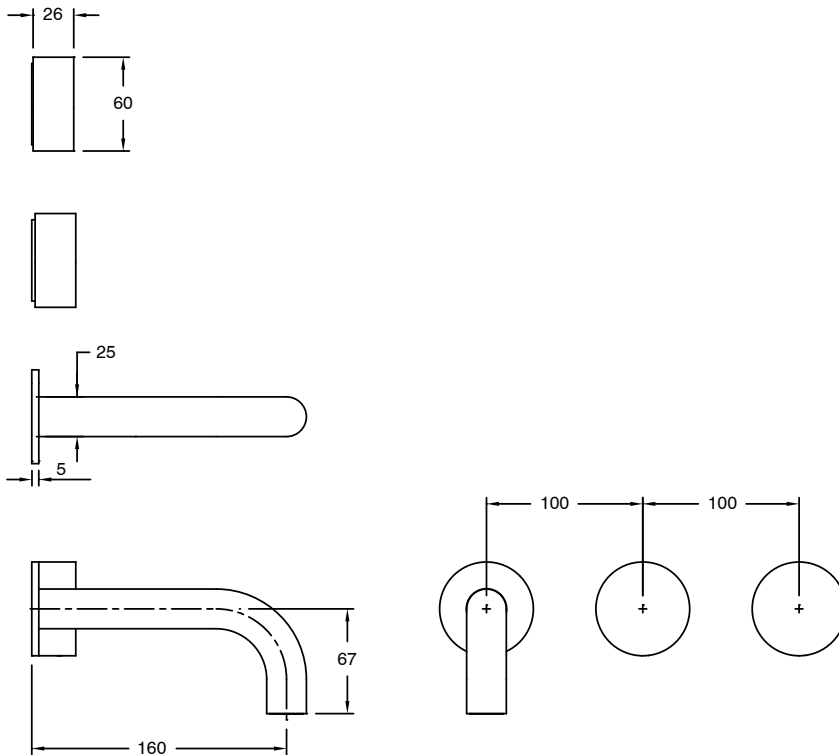

SUSSEX

**Sussex Pure Wall Bath Hostess System 200mm Right Hand with Diamond Textured Handles
PVD Brushed Gold
9510867**

SPECIFICATIONS

Recommended Use	Residential;Commercial
Colour Finish	Brushed Gold
Primary Material	DR Brass
Recommended Pressure Range	150 - 500 kPa as per AS3500
Max Continuous Working Temperature (deg C)	65
Min Continuous Working Temperature (deg C)	1

WARRANTY

Residential Use (Years)	40
Commercial Use (Years)	10

Please refer to Sussex Warranty page for full Terms and Conditions

Dimensions are nominal measurements only.

CLEANING RECOMMENDATIONS:

We recommend the use of soapy water or approved cleaners. This product should not be cleaned with abrasive materials. Damage caused by any improper treatment is not covered by the product warranty. Refer to Warranty Conditions

Disclaimer: Products in this specification manual must by regulation be installed by licensed and registered trade people. The manufacturer/distributor reserves the right to vary specifications or delete models from their range without prior notification. Dimensions are nominal measurements only. Dimensions and set-outs listed are correct at time of publication however the manufacturer/distributor takes no responsibility for printing errors.

Published 30/03/2026

To see the complete Sussex range go to www.reece.com.au