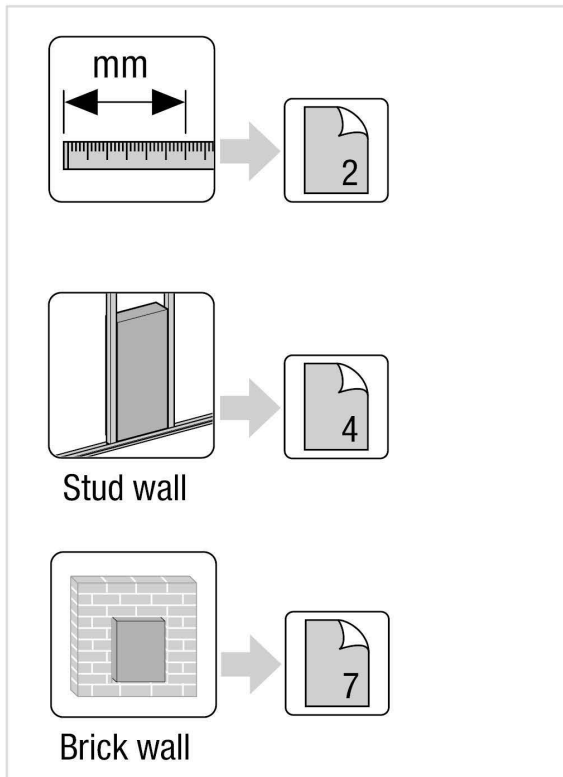

Geberit Sigma8 Mechanical Concealed Cistern (BTW)