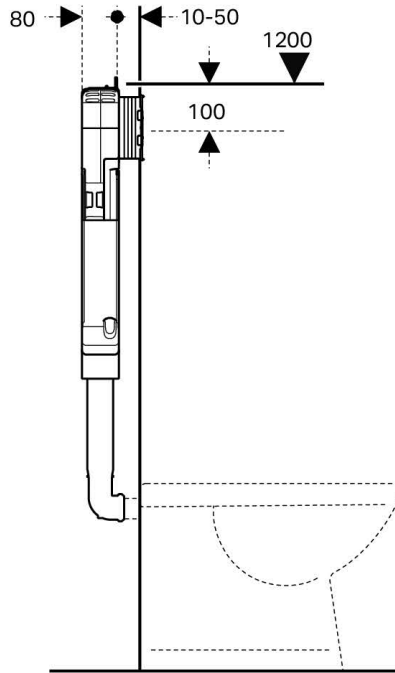

Geberit Sigma8 Mechanical Concealed Cistern (BTW)

Dimensions are nominal measurements only.

SPECIFICATIONS

Recommended use	Domestic, hotel and commercial
Material	High Density Impact Resistant Blow Molded Tank
Cistern Type	In Wall one piece tank
Installation type	Pre-Wall, In Wall, Stud 80 min
Suitable for	BTW S or P Trap Suits all Major VAP Brands
Operation	Mechanical Front press suitable for pneumatic or electronic*
Operating Pressure	100-500kPa
Button Options	Refer Page 2
Spare Parts	Guarantee of availability for 25 years
Technical Support	1800 Geberit