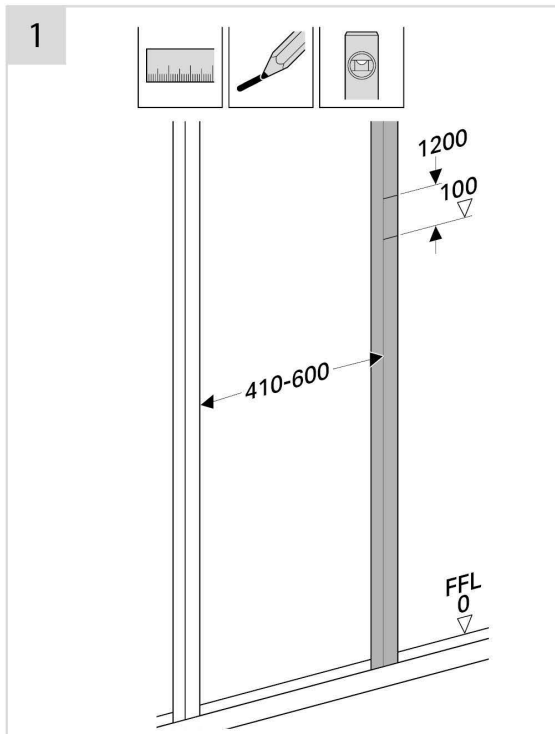

Geberit Sigma8 Mechanical Concealed Cistern (BTW)