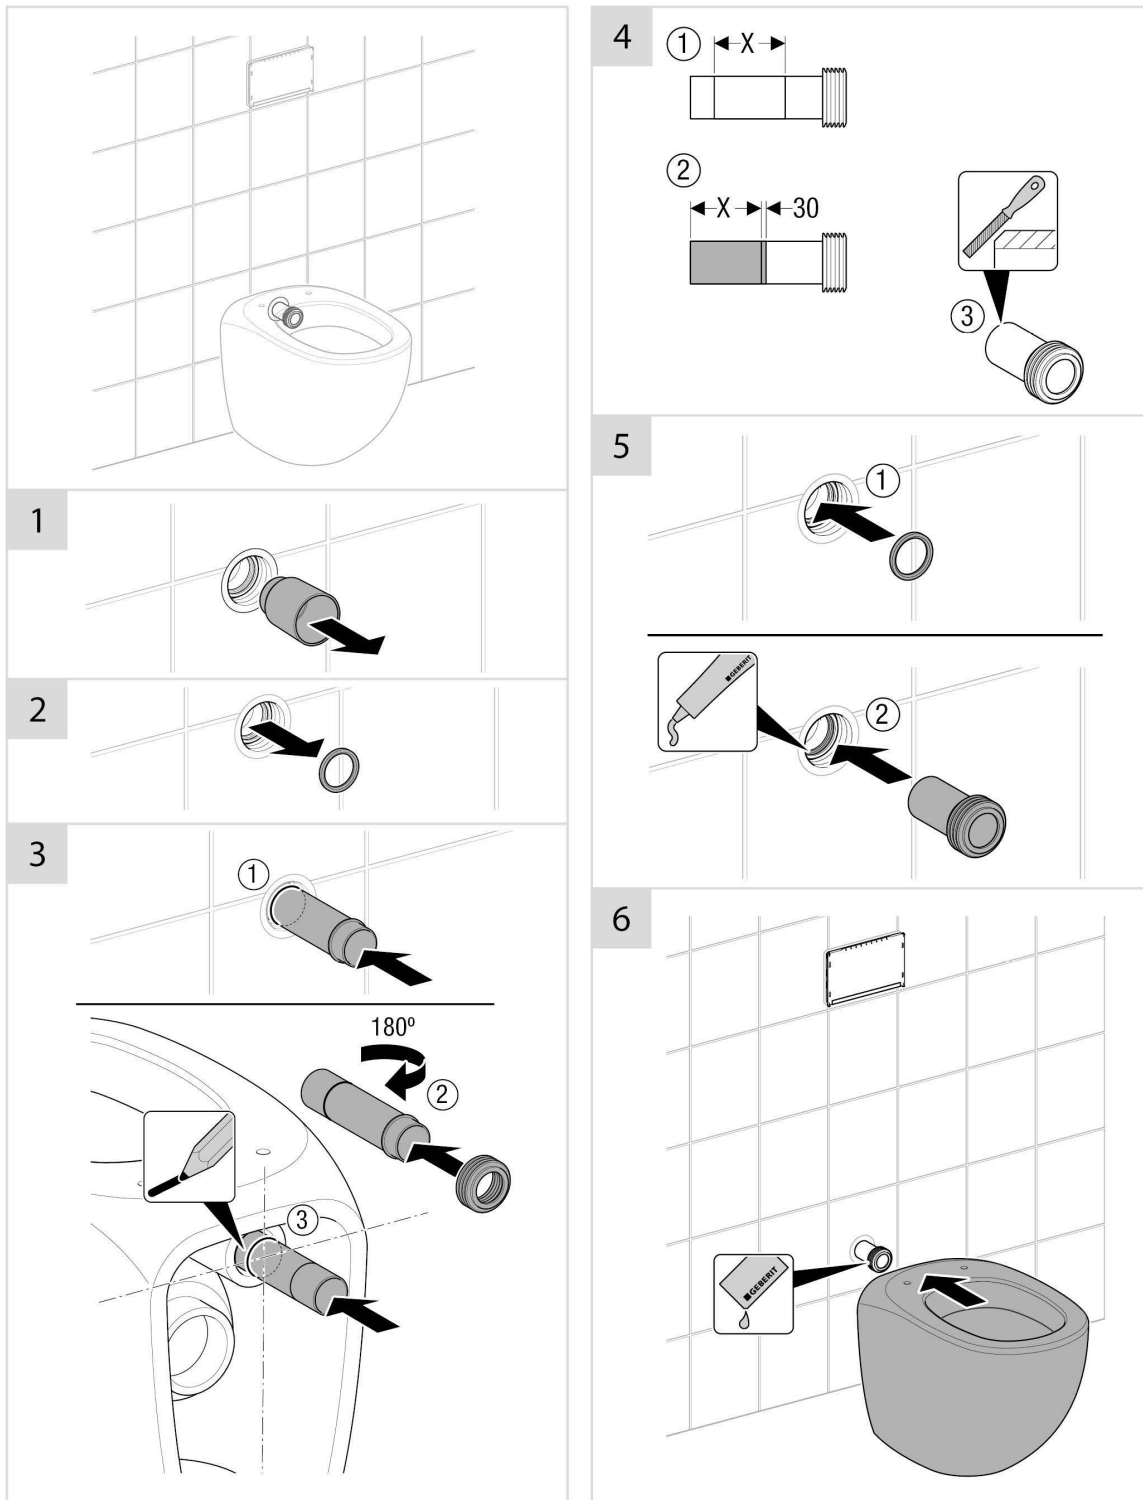

Geberit Sigma8 Mechanical Concealed Cistern (BTW)