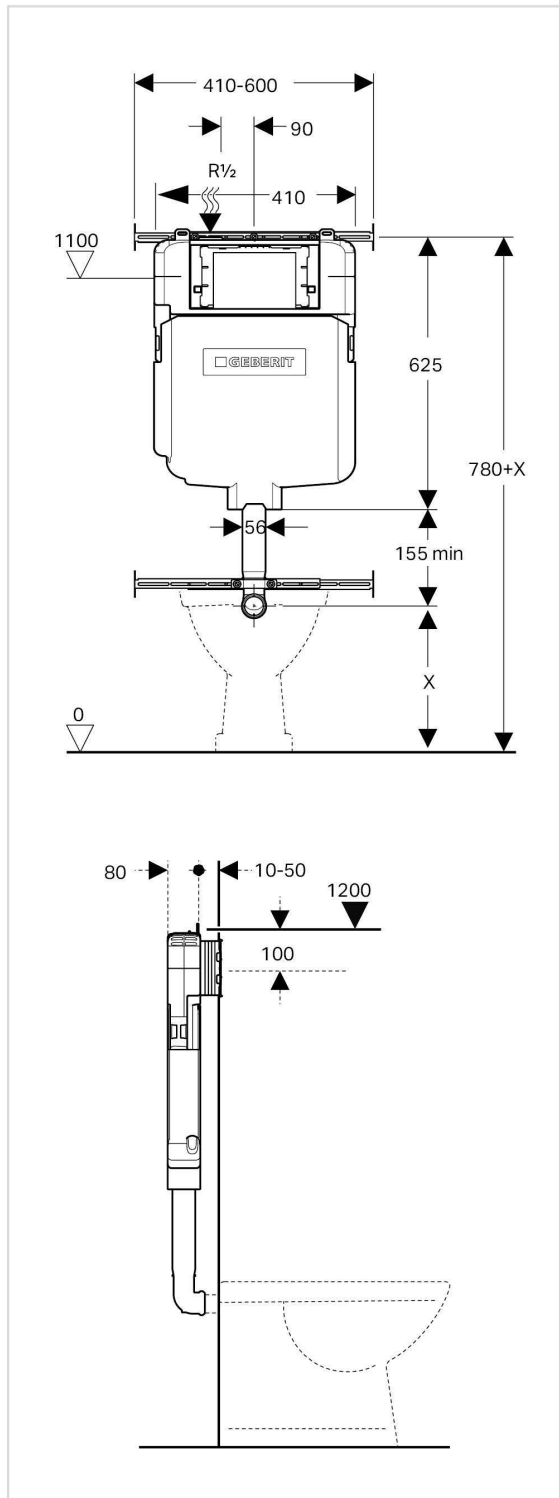

Geberit Sigma8 Mechanical Concealed Cistern (BTW)