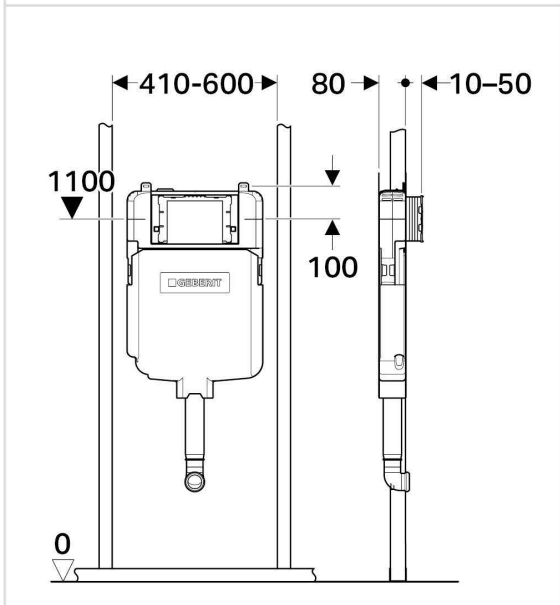

Geberit Sigma8 Mechanical Concealed Cistern (BTW)