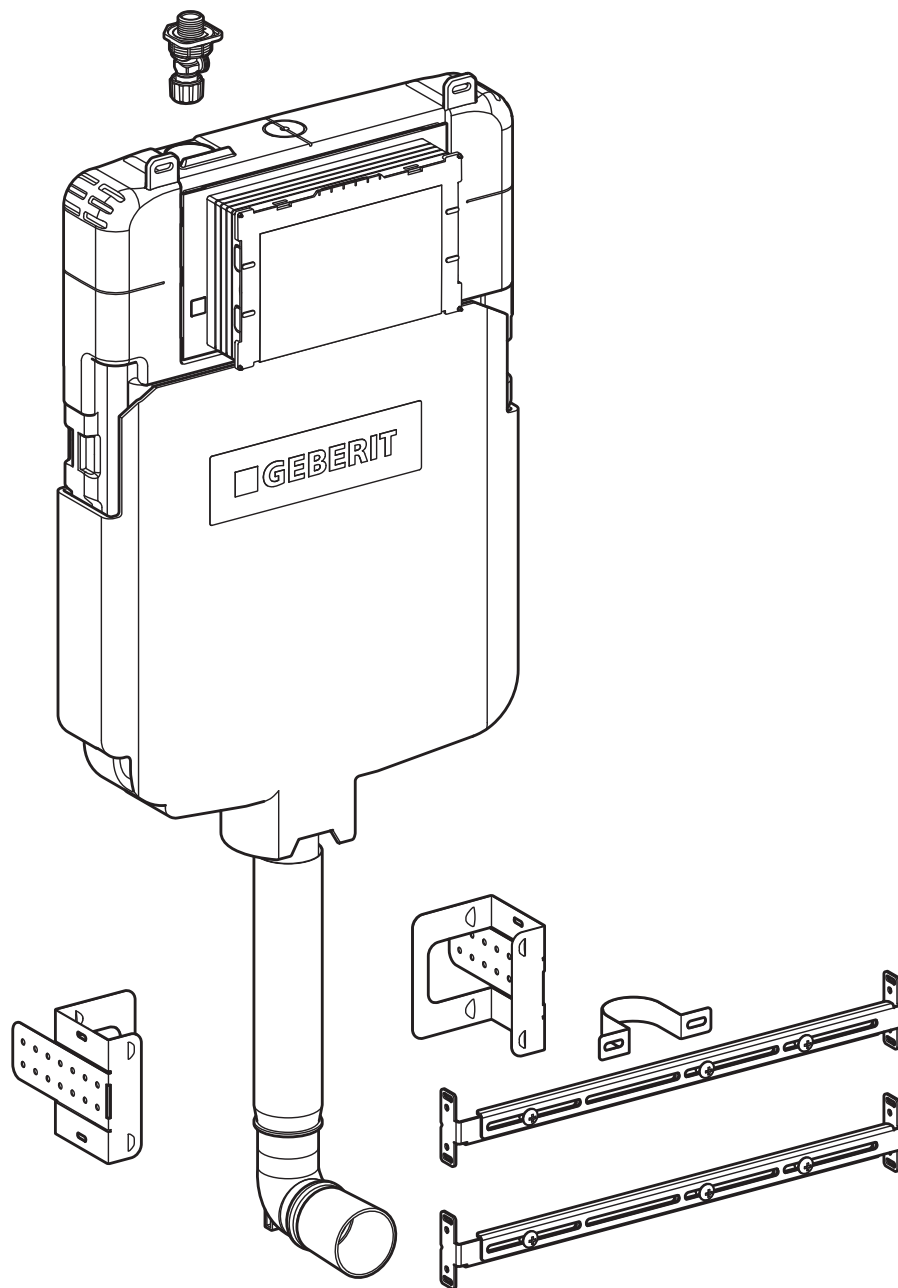

# Geberit Sigma8 Mechanical Concealed Cistern (BTW)

Plumbers, please ensure a copy of the installation instructions is left with the end user for future reference.

Published 01/08/2023

## Geberit Sigma8 Mechanical Concealed Cistern (BTW)

Dimensions are nominal measurements only.