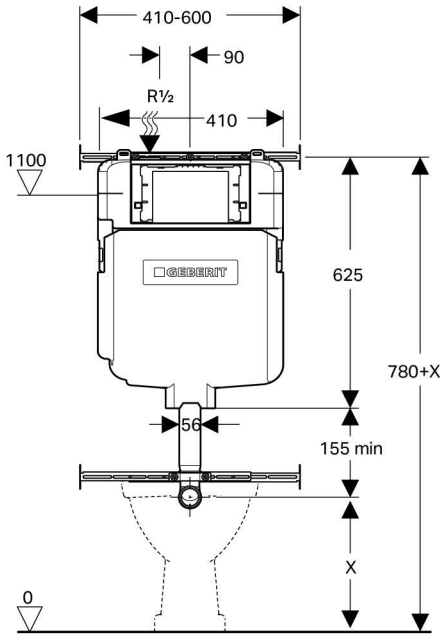

Geberit Sigma8 Mechanical Concealed Cistern (BTW)

Dimensions are nominal measurements only.

SPECIFICATIONS

Recommended use	Domestic, hotel and commercial
Material	High Density Impact Resistant Blow Molded Tank
Cistern Type	In Wall one piece tank
Installation type	Pre-Wall, In Wall, Stud 80 min
Suitable for	BTW S or P Trap Suits all Major VAP Brands
Operation	Mechanical Front press suitable for pneumatic or electronic*
Operating Pressure	100-500kPa
Button Options	Refer Page 2
Spare Parts	Guarantee of availability for 25 years
Technical Support	1800 Geberit