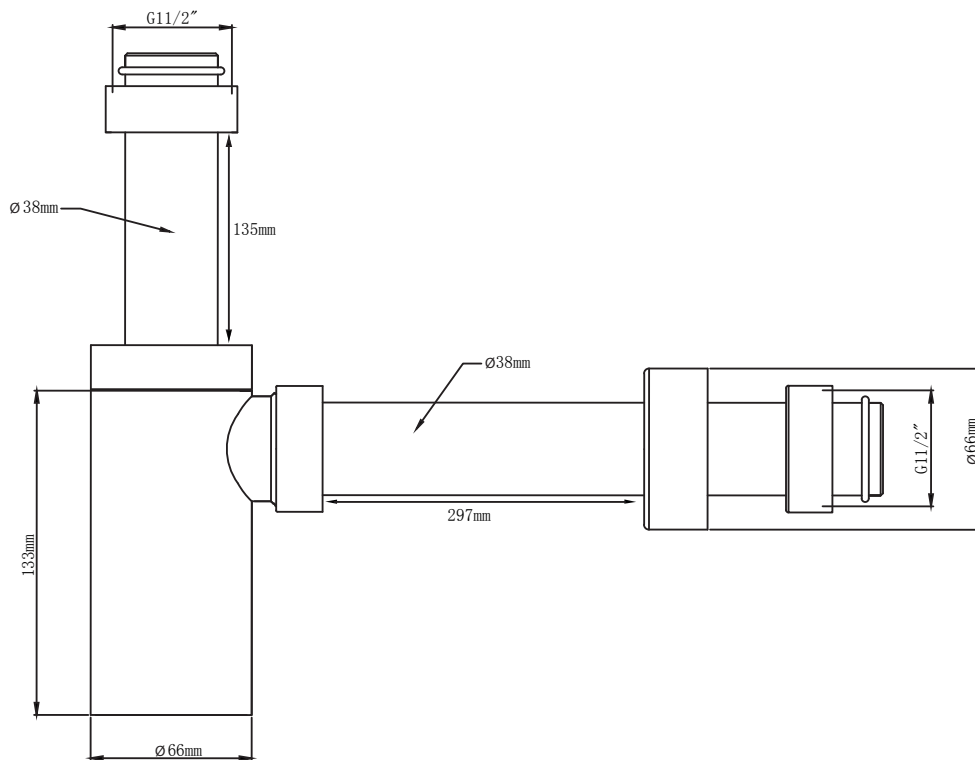

WARRANTY

Replacement Only - Domestic Use	12 Months

Please refer to Warranty Page for full Terms and Conditions