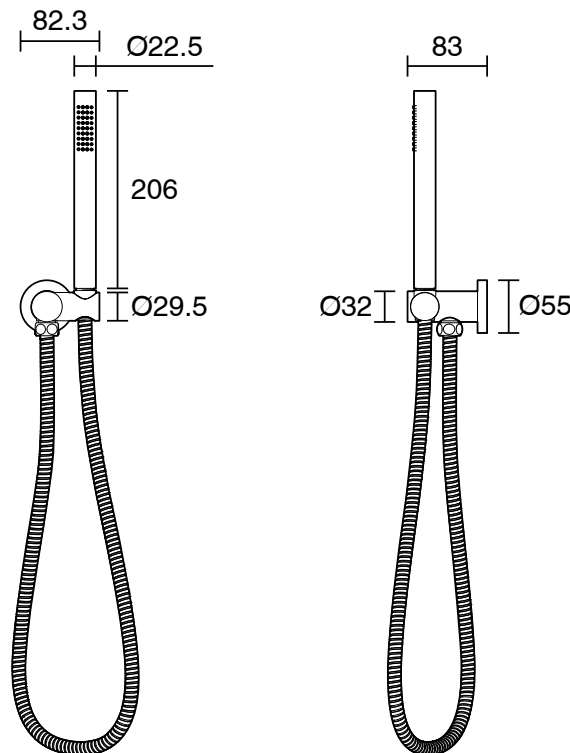

Milli Meld Microphone Handshower with Water Inlet Swivel Wall Bracket Brushed Gunmetal (4 Star)

4205795

SPECIFICATIONS

Recommended Use	Domestic, Hotel & Commercial
Colour	Brushed Gunmetal
Material	DR Brass
Recommended Pressure Range	300 - 500 kPa
Maximum Continuous Working Temperature	65 deg C
Suitable for Storage Tank Hot Water	Yes
Suitable for Continuous Flow Hot Water	Yes
Suitable for Gravity Feed Hot Water	No

WARRANTY

Warranty - Domestic Use	15 Years
Spare Parts & Labour	12 Months

Please refer to Warranty Page for full Terms and Conditions

Dimensions are nominal measurements only.

CLEANING RECOMMENDATIONS:

We recommend the use of soapy water or approved cleaners. This product should not be cleaned with abrasive materials. Damage caused by any improper treatment is not covered by the product warranty. Refer to Warranty Conditions

Disclaimer: Products in this specification manual must by regulation be installed by licensed and registered trade people. The manufacturer/distributor reserves the right to vary specifications or delete models from their range without prior notification. Dimensions are nominal measurements only. Dimensions and set-outs listed are correct at time of publication however the manufacturer/distributor takes no responsibility for printing errors.

Published 12/10/2023

To see the complete Milli range go to www.reece.com.au