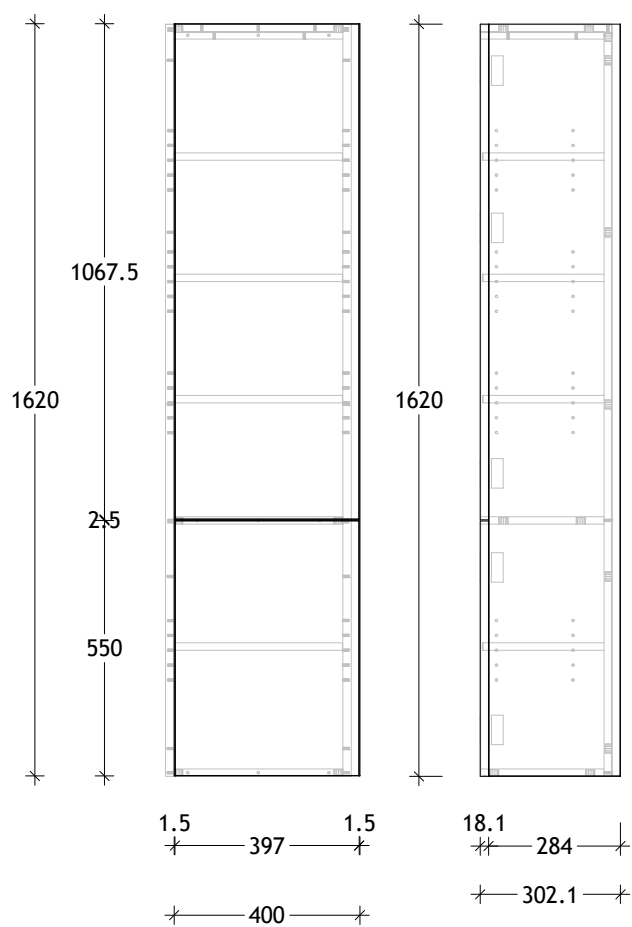

posh

Domaine Tallboy Wall Hung

STANDARD SIZES (mm)	Wall Hung
Width (mm)	400
Depth (mm)	302
Height (mm)	1620
Number of Doors	2
Number of Shelves	5

Please note these are overall measurements.

Domaine Tallboy / Domaine Tallboy Plus Wall Hung