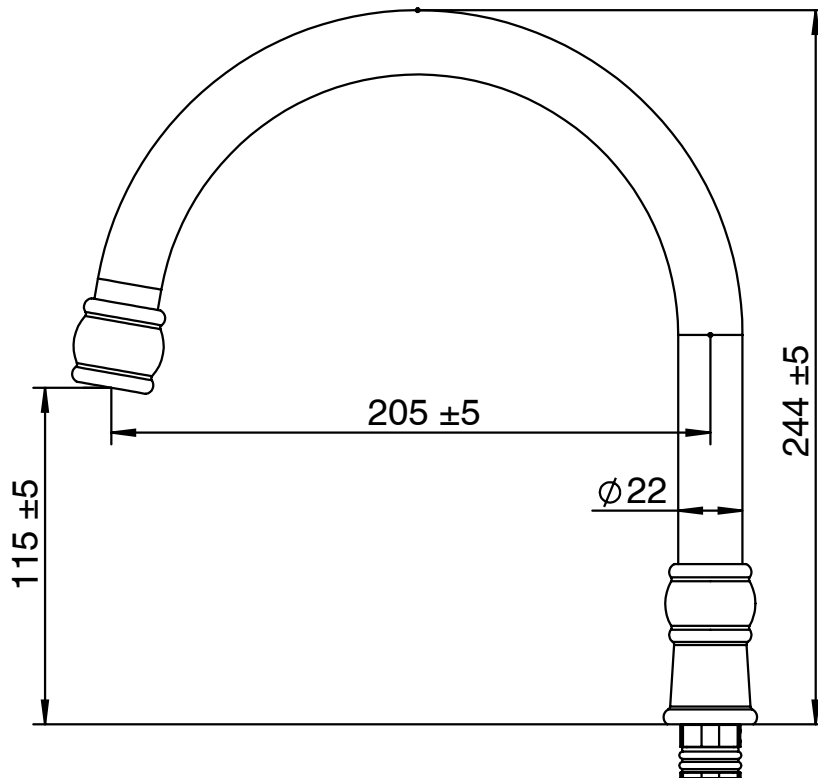

Milli Voir Hob Gooseneck Sink / Spa Outlet Only Brushed Nickel (4 Star)

2265484

SPECIFICATIONS

Recommended Use	Domestic, hotel and commercial
Colour	Brushed Nickel
Material	DR Brass
Recommended Pressure Range	150 - 500 kPa
Max Continuous Working Pressure	500 kPa
Max Continuous Working Temperature	80 deg C
Suitable for Storage Tank Hot Water	Yes
Suitable for Continuous Flow Hot Water	Yes
Suitable for Gravity Feed Hot Water	No

WARRANTY

Warranty - Domestic Use	15 Years
Spare Parts & Labour	12 Months

Please refer to Warranty Page for full Terms and Conditions

Dimensions are nominal measurements only.

CLEANING RECOMMENDATIONS:

We recommend the use of soapy water or approved cleaners. This product should not be cleaned with abrasive materials. Damage caused by any improper treatment is not covered by the product warranty. Refer to Warranty Conditions

Disclaimer: Products in this specification manual must by regulation be installed by licensed and registered trade people. The manufacturer/distributor reserves the right to vary specifications or delete models from their range without prior notification. Dimensions are nominal measurements only. Dimensions and set-outs listed are correct at time of publication however the manufacturer/distributor takes no responsibility for printing errors.

Published 01/06/2020

To see the complete Milli range go to www.reece.com.au