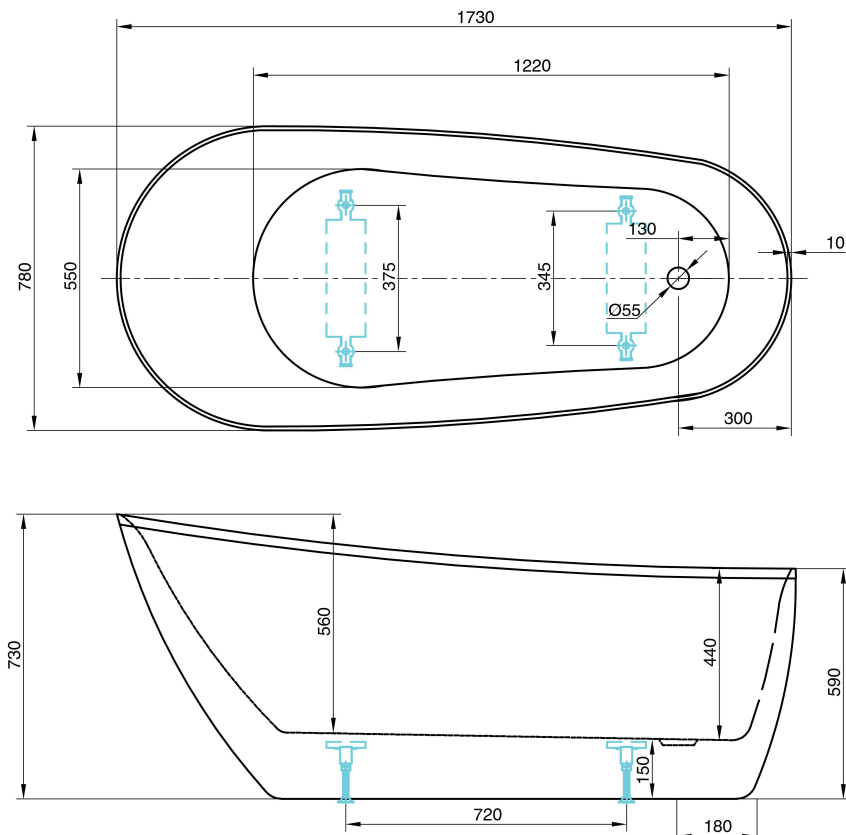

KADO

Kado Neue Freestanding Bath 1730 x 780 x 730mm White

SPECIFICATIONS

Recommended Use	Domestic, Hotel & Commercial
Material	Sanitary Grade Acrylic
Colour	White
Colour Availability	White, Matte White/Matte Black, Matte White
Capacity	260 Litres
Weight	51kg
Overflow	No Overflow
Taphole Availability	No Taphole Tapware should be Floor or Wall Mounted
Plug & Waste	Not Included Suits 40mm Non Overflow Waste
Fixing	Silicone to Floor

WARRANTY

Warranty - Domestic Use	10 Years
Spare Parts & Labour	12 Months

Please refer to Warranty Page for full Terms and Conditions

Dimensions are nominal measurements only.

Disclaimer: Products in this specification manual must by regulation be installed by licensed and registered trade people. The manufacturer/distributor reserves the right to vary specifications or delete models from their range without prior notification. Dimensions are nominal measurements only. Dimensions and set-outs listed are correct at time of publication however the manufacturer/distributor takes no responsibility for printing errors.

Published 26/08/2021

To see the complete Kado range go to
www.reece.com.au/bathrooms