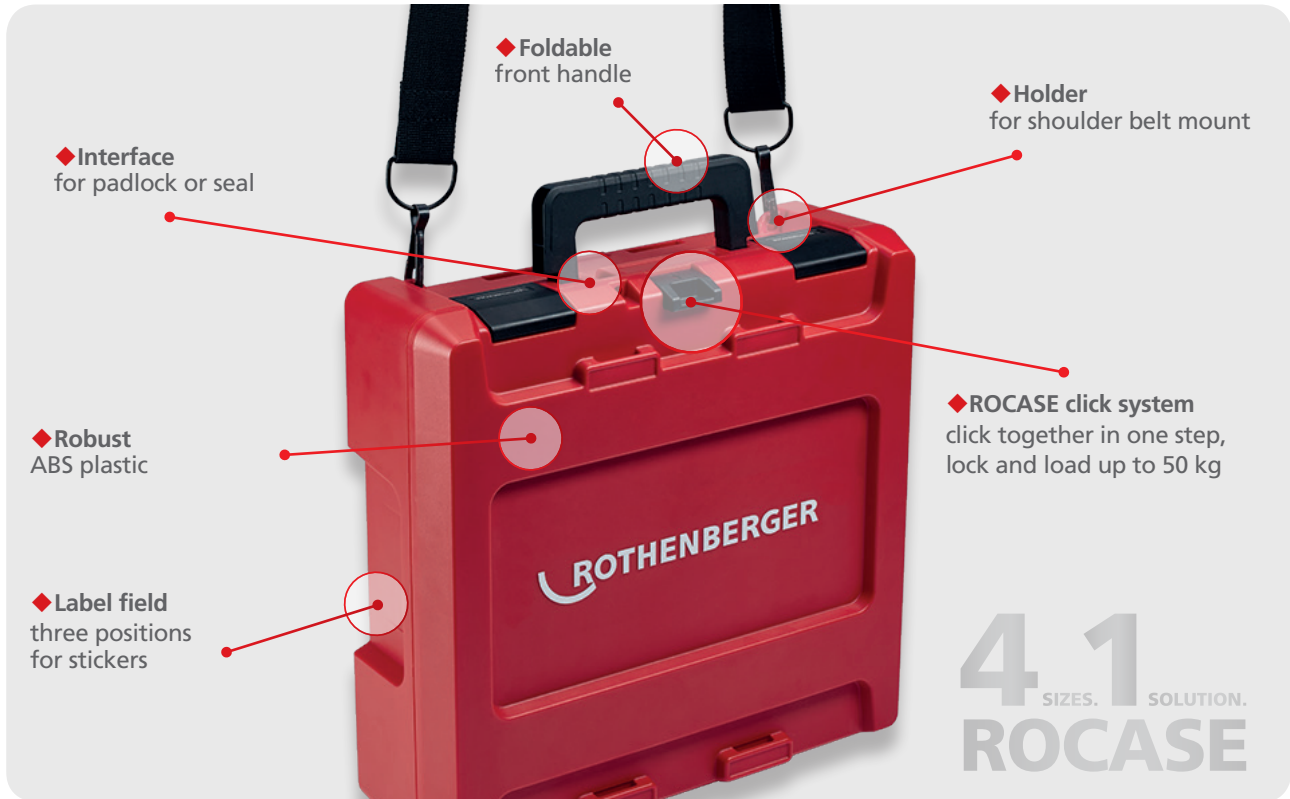

NEW

ROCASE SYSTEM

The perfect storage and transport solution!

- + Versatile**
Four different sizes - all stackable together
- + Time saving**
Don't waste valuable time gathering and sorting tools
- + Simple solution**
Stack and click your ROCASEs

NEW ROCASE Tool – Case System

Model	ROCASE
Size	ROCASE 4212: 390 x 190 x 120 mm ROCASE 4414: 390 x 390 x 140 mm ROCASE 6414: 590 x 390 x 140 mm ROCASE 6427: 590 x 390 x 270 mm

◆ **ROCASE turns into Point Of Sale**
New packaging system from ROTHENBERGER: The new ROBOX has two functionalities integrated into the ROCASE concept.