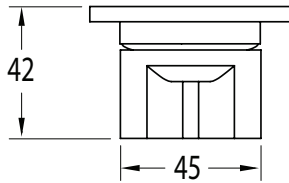

**Milli Oria Shower/Bath Wall Mixer PVD Matte Black**  
**2265617**

SPECIFICATIONS	
Recommended Use	Domestic, Hotel & Commercial
Colour	Black
Finish	Matte
Material	Brass
Recommended Pressure Range	250-500kPa
Maximum Continuous Working Temperature	65 deg C
Suitable for Storage Tank Hot Water	Yes
Suitable for Continuous Flow Hot Water	Yes
Suitable for Gravity Feed Hot Water	No
WARRANTY	
Warranty - Domestic Use	15 Years
Spare Parts & Labour	12 Months
<i>Please refer to Warranty Page for full Terms and Conditions</i>	