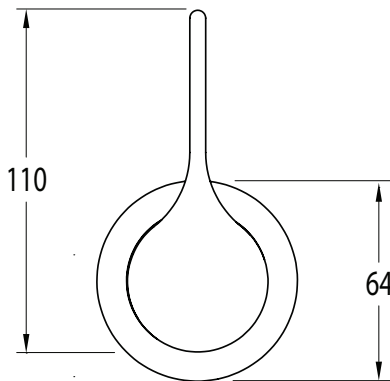

**Milli Oria Shower/Bath Wall Mixer PVD Matte Black**  
**2265617**

SPECIFICATIONS	
Recommended Use	Domestic, Hotel & Commercial
Colour	Black
Finish	Matte
Material	Brass
Recommended Pressure Range	250-500kPa
Maximum Continuous Working Temperature	65 deg C
Suitable for Storage Tank Hot Water	Yes
Suitable for Continuous Flow Hot Water	Yes
Suitable for Gravity Feed Hot Water	No
WARRANTY	
Warranty - Domestic Use	15 Years
Spare Parts & Labour	12 Months
<i>Please refer to Warranty Page for full Terms and Conditions</i>	

**Disclaimer:** Products in this specification manual must by regulation be installed by licensed and registered trade people. The manufacturer/distributor reserves the right to vary specifications or delete models from their range without prior notification. Dimensions are nominal measurements only. Dimensions and set-outs listed are correct at time of publication however the manufacturer/distributor takes no responsibility for printing errors.