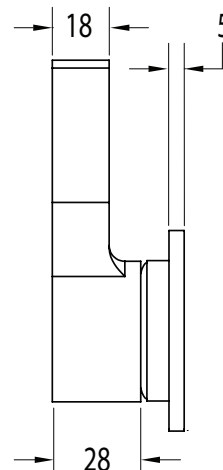

**Milli Oria Shower/Bath Wall Mixer PVD Matte Black**  
**2265617**

SPECIFICATIONS	
Recommended Use	Domestic, Hotel & Commercial
Colour	Black
Finish	Matte
Material	Brass
Recommended Pressure Range	250-500kPa
Maximum Continuous Working Temperature	65 deg C
Suitable for Storage Tank Hot Water	Yes
Suitable for Continuous Flow Hot Water	Yes
Suitable for Gravity Feed Hot Water	No
WARRANTY	
Warranty - Domestic Use	15 Years
Spare Parts & Labour	12 Months
<i>Please refer to Warranty Page for full Terms and Conditions</i>	

**Disclaimer:** Products in this specification manual must by regulation be installed by licensed and registered trade people. The manufacturer/distributor reserves the right to vary specifications or delete models from their range without prior notification. Dimensions are nominal measurements only. Dimensions and set-outs listed are correct at time of publication however the manufacturer/distributor takes no responsibility for printing errors.