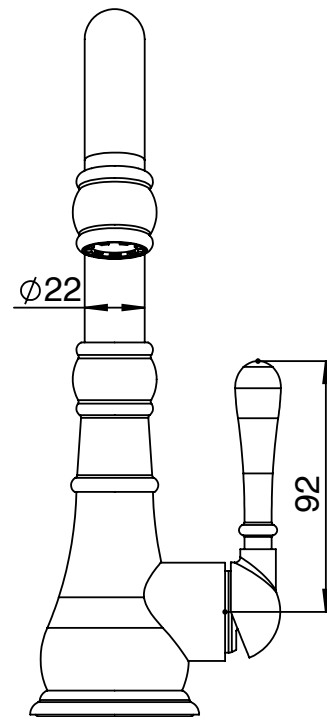

Milli

Milli Voir Basin Mixer Brushed Nickel (5 Star)

2265448

SPECIFICATIONS

Recommended Use	Domestic, hotel and commercial
Colour	Brushed Nickel
Material	DR Brass
Recommended Pressure Range	150 - 500 kPa
Max Continuous Working Pressure	500 kPa
Max Continuous Working Temperature	80 deg C
Suitable for Storage Tank Hot Water	Yes
Suitable for Continuous Flow Hot Water	Yes
Suitable for Gravity Feed Hot Water	No

WARRANTY

Warranty - Domestic Use	15 Years
Spare Parts & Labour	12 Months

Please refer to Warranty Page for full Terms and Conditions

Dimensions are nominal measurements only.

CLEANING RECOMMENDATIONS:

We recommend the use of soapy water or approved cleaners. This product should not be cleaned with abrasive materials. Damage caused by any improper treatment is not covered by the product warranty. Refer to Warranty Conditions

Disclaimer: Products in this specification manual must by regulation be installed by licensed and registered trade people. The manufacturer/distributor reserves the right to vary specifications or delete models from their range without prior notification. Dimensions are nominal measurements only. Dimensions and set-outs listed are correct at time of publication however the manufacturer/distributor takes no responsibility for printing errors.

Published 01/06/2020

To see the complete Milli range go to www.reece.com.au