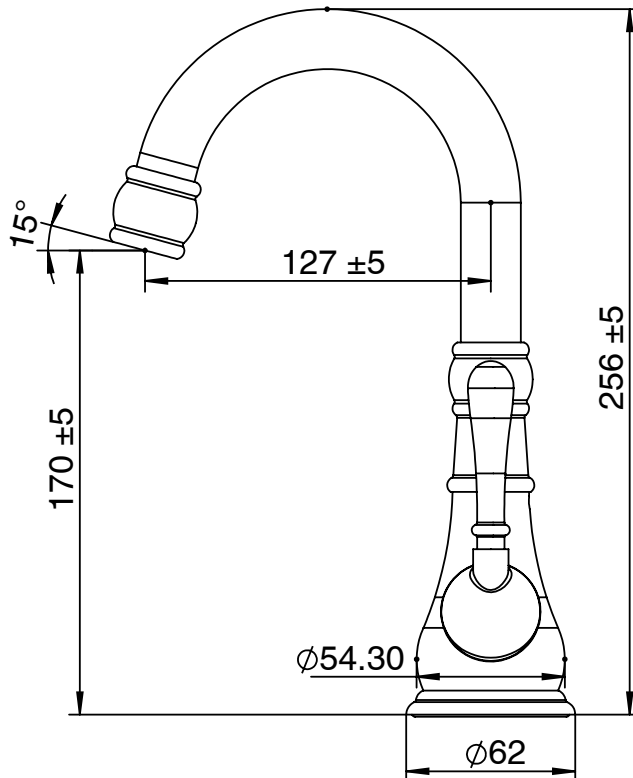

Milli

Milli Voir Basin Mixer Brushed Nickel (5 Star)

2265448

SPECIFICATIONS

Recommended Use	Domestic, hotel and commercial
Colour	Brushed Nickel
Material	DR Brass
Recommended Pressure Range	150 - 500 kPa
Max Continuous Working Pressure	500 kPa
Max Continuous Working Temperature	80 deg C
Suitable for Storage Tank Hot Water	Yes
Suitable for Continuous Flow Hot Water	Yes
Suitable for Gravity Feed Hot Water	No

WARRANTY

Warranty - Domestic Use	15 Years
Spare Parts & Labour	12 Months

Please refer to Warranty Page for full Terms and Conditions

Dimensions are nominal measurements only.

CLEANING RECOMMENDATIONS:

We recommend the use of soapy water or approved cleaners. This product should not be cleaned with abrasive materials. Damage caused by any improper treatment is not covered by the product warranty. Refer to Warranty Conditions

Disclaimer: Products in this specification manual must by regulation be installed by licensed and registered trade people. The manufacturer/distributor reserves the right to vary specifications or delete models from their range without prior notification. Dimensions are nominal measurements only. Dimensions and set-outs listed are correct at time of publication however the manufacturer/distributor takes no responsibility for printing errors.

Published 01/06/2020

To see the complete Milli range go to www.reece.com.au