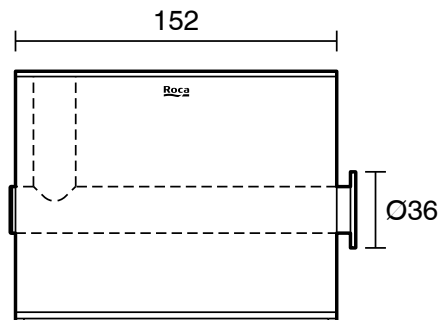

Roca Ona Toilet Roll Holder with Cover Brushed Brass

15066

SPECIFICATIONS

Recommended Use	Domestic;Commercial;Hotel
Colour Category	Brass
Colour Finish	Brushed Brass
Primary Material	Brass

WARRANTY

Replacement Only - Domestic Use 15

Parts Replacement Only 1

Please refer to Warranty Page for full Terms and Conditions

Dimensions are nominal measurements only.

CLEANING RECOMMENDATIONS:

We recommend the use of soapy water or approved cleaners. This product should not be cleaned with abrasive materials. Damage caused by any improper treatment is not covered by the product warranty. Refer to Warranty Conditions

Disclaimer: Products in this specification manual must by regulation be installed by licensed and registered trade people. The manufacturer/distributor reserves the right to vary specifications or delete models from their range without prior notification. Dimensions are nominal measurements only. Dimensions and set-outs listed are correct at time of publication however the manufacturer/distributor takes no responsibility for printing errors.

Published 11/11/2024

To see the complete Roca range go to
www.reece.com.au