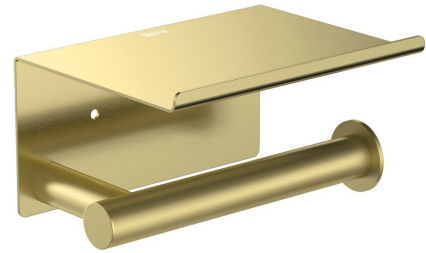

Roca Ona Toilet Roll Holder with Cover Brushed Brass

15066

SPECIFICATIONS

Recommended Use	Domestic;Commercial;Hotel
Colour Category	Brass
Colour Finish	Brushed Brass
Primary Material	Brass

WARRANTY

Replacement Only - Domestic Use 15

Parts Replacement Only 1

Please refer to Warranty Page for full Terms and Conditions

Dimensions are nominal measurements only.

CLEANING RECOMMENDATIONS:

We recommend the use of soapy water or approved cleaners. This product should not be cleaned with abrasive materials. Damage caused by any improper treatment is not covered by the product warranty. Refer to Warranty Conditions

Disclaimer: Products in this specification manual must by regulation be installed by licensed and registered trade people. The manufacturer/distributor reserves the right to vary specifications or delete models from their range without prior notification. Dimensions are nominal measurements only. Dimensions and set-outs listed are correct at time of publication however the manufacturer/distributor takes no responsibility for printing errors.

Published 11/11/2024

To see the complete Roca range go to
www.reece.com.au