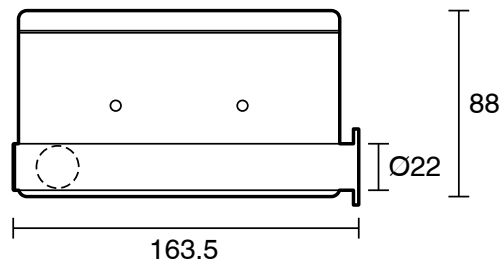

Roca Ona Toilet Roll Holder with Cover Brushed Brass

15066

SPECIFICATIONS

Recommended Use	Domestic;Commercial;Hotel
Colour Category	Brass
Colour Finish	Brushed Brass
Primary Material	Brass

WARRANTY

Replacement Only - Domestic Use 15

Parts Replacement Only 1

Please refer to Warranty Page for full Terms and Conditions

Dimensions are nominal measurements only.

CLEANING RECOMMENDATIONS:

We recommend the use of soapy water or approved cleaners. This product should not be cleaned with abrasive materials. Damage caused by any improper treatment is not covered by the product warranty. Refer to Warranty Conditions

Disclaimer: Products in this specification manual must by regulation be installed by licensed and registered trade people. The manufacturer/distributor reserves the right to vary specifications or delete models from their range without prior notification. Dimensions are nominal measurements only. Dimensions and set-outs listed are correct at time of publication however the manufacturer/distributor takes no responsibility for printing errors.

Published 11/11/2024

To see the complete Roca range go to
www.reece.com.au