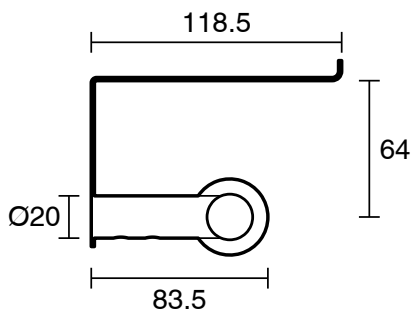

Roca Ona Toilet Roll Holder with Cover Brushed Brass

15066

SPECIFICATIONS

Recommended Use	Domestic;Commercial;Hotel
Colour Category	Brass
Colour Finish	Brushed Brass
Primary Material	Brass

WARRANTY

Replacement Only - Domestic Use 15

Parts Replacement Only 1

Please refer to Warranty Page for full Terms and Conditions

Dimensions are nominal measurements only.

CLEANING RECOMMENDATIONS:

We recommend the use of soapy water or approved cleaners. This product should not be cleaned with abrasive materials. Damage caused by any improper treatment is not covered by the product warranty. Refer to Warranty Conditions

Disclaimer: Products in this specification manual must by regulation be installed by licensed and registered trade people. The manufacturer/distributor reserves the right to vary specifications or delete models from their range without prior notification. Dimensions are nominal measurements only. Dimensions and set-outs listed are correct at time of publication however the manufacturer/distributor takes no responsibility for printing errors.

Published 11/11/2024

To see the complete Roca range go to
www.reece.com.au