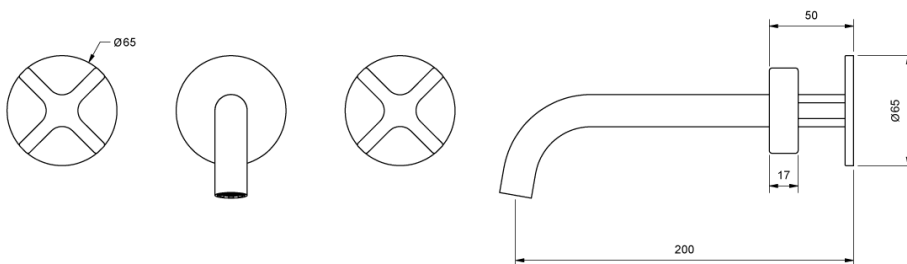

Milli

Milli Exo Wall Basin Set Gunmetal (6 Star)

2299061

SPECIFICATIONS

Recommended Use	Domestic, Hotel & Commercial
Colour	Gunmetal
Finish	Matte
Body Material	Electroplated Brass
Recommended Pressure Range	150 - 500 kPa
Maximum Continuous Working Temperature	80 deg C
Suitable for Storage Tank Hot Water	Yes
Suitable for Continuous Flow Hot Water	Yes
Suitable for Gravity Feed Hot Water	No

WARRANTY

Warranty - Domestic Use	15 Years
Spare Parts & Labour	5 Years

Please refer to Warranty Page for full Terms and Conditions