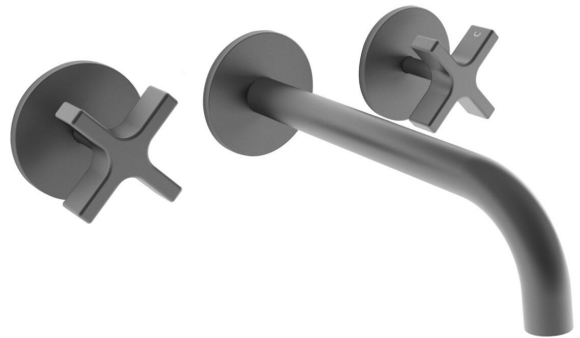

Milli

Milli Exo Wall Basin Set Gunmetal (6 Star)

2299061

SPECIFICATIONS

Recommended Use	Domestic, Hotel & Commercial
Colour	Gunmetal
Finish	Matte
Body Material	Electroplated Brass
Recommended Pressure Range	150 - 500 kPa
Maximum Continuous Working Temperature	80 deg C
Suitable for Storage Tank Hot Water	Yes
Suitable for Continuous Flow Hot Water	Yes
Suitable for Gravity Feed Hot Water	No

WARRANTY

Warranty - Domestic Use	15 Years
Spare Parts & Labour	5 Years

Please refer to Warranty Page for full Terms and Conditions