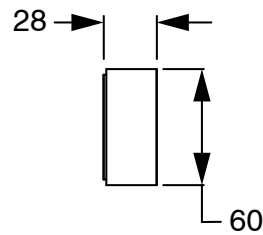

Milli Pure Progressive Wall Basin Mixer Tap System 200mm with Linear Textured Handle PVD Brushed Gold (3 Star)
9510859

SPECIFICATIONS	
Recommended Use	Domestic;Hotel;Commercial
Colour Finish	Brushed Gold
Primary Material	DR Brass
Recommended Pressure Range	150 - 500 kPa as per AS3500
Max Continuous Working Temperature (deg C)	65
Min Continuous Working Temperature (deg C)	5
Hot Water Unit Suitability	Storage Tank;Continuous Flow
WARRANTY	
Warranty - Domestic Use (Years)	15
Spare Parts & Labour (Years)	1
<i>Please refer to Warranty Page for full Terms and Conditions</i>	