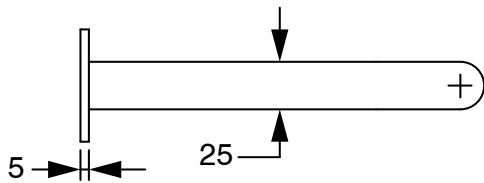

Milli Pure Progressive Wall Basin Mixer Tap System 200mm with Linear Textured Handle PVD Brushed Gold (3 Star)
9510859

SPECIFICATIONS	
Recommended Use	Domestic;Hotel;Commercial
Colour Finish	Brushed Gold
Primary Material	DR Brass
Recommended Pressure Range	150 - 500 kPa as per AS3500
Max Continuous Working Temperature (deg C)	65
Min Continuous Working Temperature (deg C)	5
Hot Water Unit Suitability	Storage Tank;Continuous Flow
WARRANTY	
Warranty - Domestic Use (Years)	15
Spare Parts & Labour (Years)	1
<i>Please refer to Warranty Page for full Terms and Conditions</i>	