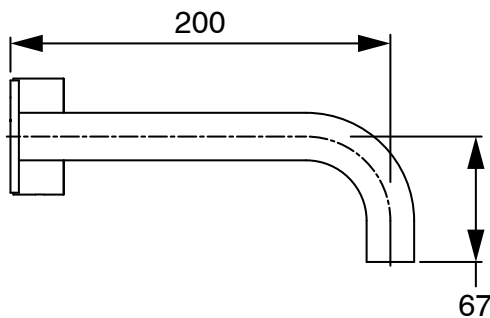

Milli Pure Progressive Wall Basin Mixer Tap System 200mm with Linear Textured Handle PVD Brushed Gold (3 Star)
9510859

SPECIFICATIONS	
Recommended Use	Domestic;Hotel;Commercial
Colour Finish	Brushed Gold
Primary Material	DR Brass
Recommended Pressure Range	150 - 500 kPa as per AS3500
Max Continuous Working Temperature (deg C)	65
Min Continuous Working Temperature (deg C)	5
Hot Water Unit Suitability	Storage Tank;Continuous Flow
WARRANTY	
Warranty - Domestic Use (Years)	15
Spare Parts & Labour (Years)	1
<i>Please refer to Warranty Page for full Terms and Conditions</i>	