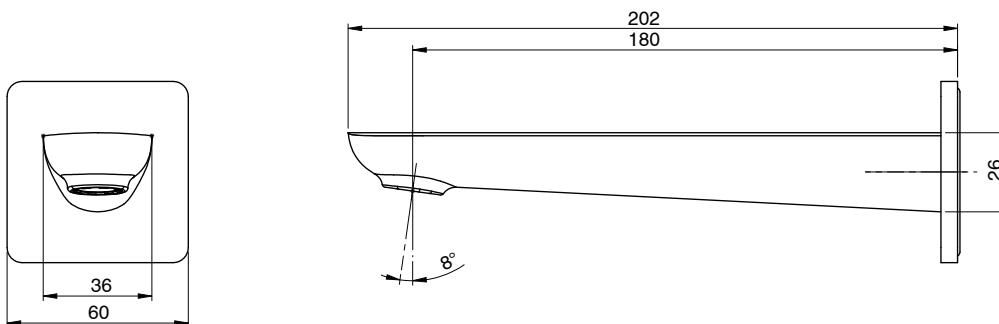

Milli

Milli Glance Wall Basin Outlet 180mm Gunmetal (6 Star)

2285950

SPECIFICATIONS

Recommended Use	Domestic, Hotel & Commercial
Colour	Gunmetal
Finish	Matte
Material	DR Brass
Recommended Pressure Range	150 - 500 kPa
Maximum Continuous Working Temperature	65 deg C
Suitable for Storage Tank Hot Water	Yes
Suitable for Continuous Flow Hot Water	Yes
Suitable for Gravity Feed Hot Water	No

WARRANTY

Warranty - Domestic Use	15 Years
Spare Parts & Labour	12 Months

Please refer to Warranty Page for full Terms and Conditions