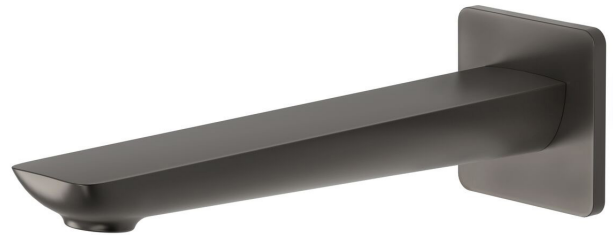

Milli

Milli Glance Wall Basin Outlet 180mm Gunmetal (6 Star)

2285950

SPECIFICATIONS

Recommended Use	Domestic, Hotel & Commercial
Colour	Gunmetal
Finish	Matte
Material	DR Brass
Recommended Pressure Range	150 - 500 kPa
Maximum Continuous Working Temperature	65 deg C
Suitable for Storage Tank Hot Water	Yes
Suitable for Continuous Flow Hot Water	Yes
Suitable for Gravity Feed Hot Water	No

WARRANTY

Warranty - Domestic Use	15 Years
Spare Parts & Labour	12 Months

Please refer to Warranty Page for full Terms and Conditions