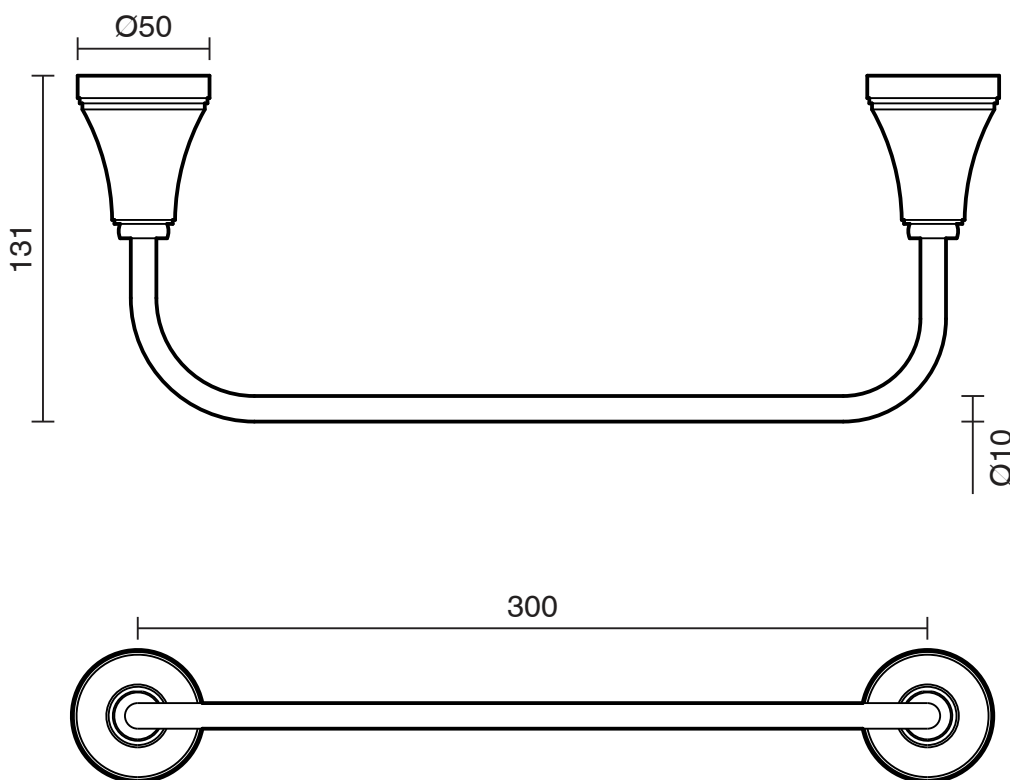

KADO

Kado Era Single Towel Rail 300mm Matte Black

2263723

SPECIFICATIONS

Recommended Use	Domestic, Hotel & Commercial
Colour	Matte Black
Material	Zinc/Steel

WARRANTY

Replacement Only - Domestic Use	10 Years
Parts Replacement Only	12 Months

Please refer to Warranty Page for full Terms and Conditions

Dimensions are nominal measurements only.

CLEANING RECOMMENDATIONS:

We recommend the use of soapy water or approved cleaners. This product should not be cleaned with abrasive materials. Damage caused by any improper treatment is not covered by the product warranty. Refer to Warranty Conditions

Disclaimer: Products in this specification manual must by regulation be installed by licensed and registered trade people. The manufacturer/distributor reserves the right to vary specifications or delete models from their range without prior notification. Dimensions are nominal measurements only. Dimensions and set-outs listed are correct at time of publication however the manufacturer/distributor takes no responsibility for printing errors.

Published 12/10/2023

To see the complete Kado range go to www.reece.com.au