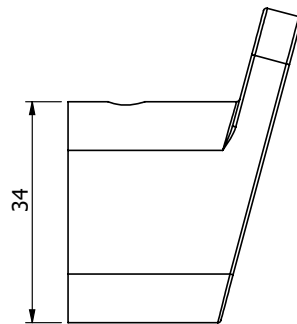

Milli Meld Edit Robe Hook Brushed Gunmetal

2265668

SPECIFICATIONS

Recommended Use	Domestic, Hotel & Commercial
Colour	Brushed Gunmetal
Material	Zinc

WARRANTY

Replacement Only - Domestic Use 15 Years

Please refer to Warranty Page for full Terms and Conditions