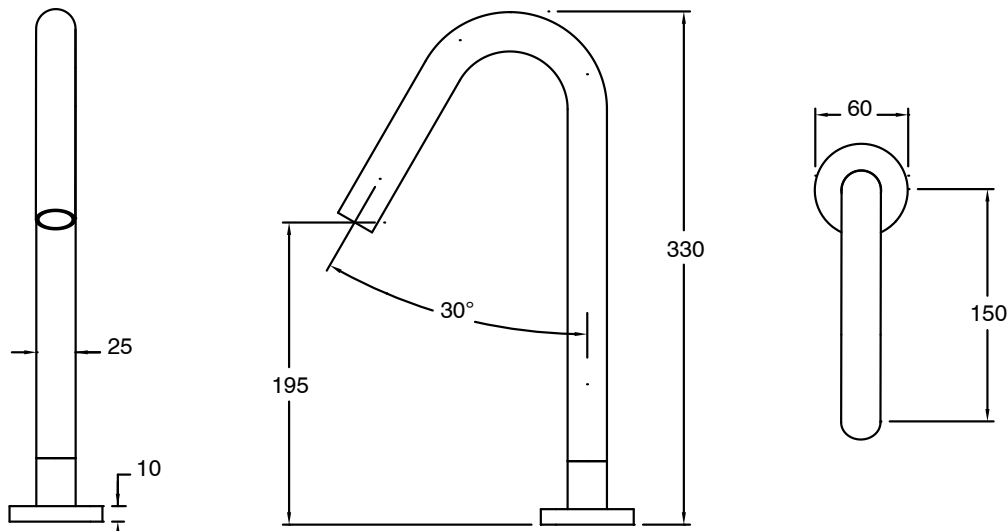

SUSSEX

Sussex Pure Hob Spa Outlet PVD Brushed Bronze

9511143

SPECIFICATIONS	
Recommended Use	Residential;Commercial
Colour Finish	Brushed Bronze
Primary Material	DR Brass
Recommended Pressure Range	150 - 500 kPa as per AS3500
Max Continuous Working Temperature (deg C)	65
Min Continuous Working Temperature (deg C)	1
WARRANTY	
Residential Use (Years)	40
Commercial Use (Years)	10
<i>Please refer to Sussex Warranty page for full Terms and Conditions</i>	

Disclaimer: Products in this specification manual must by regulation be installed by licensed and registered trade people. The manufacturer/distributor reserves the right to vary specifications or delete models from their range without prior notification. Dimensions are nominal measurements only. Dimensions and set-outs listed are correct at time of publication however the manufacturer/distributor takes no responsibility for printing errors.