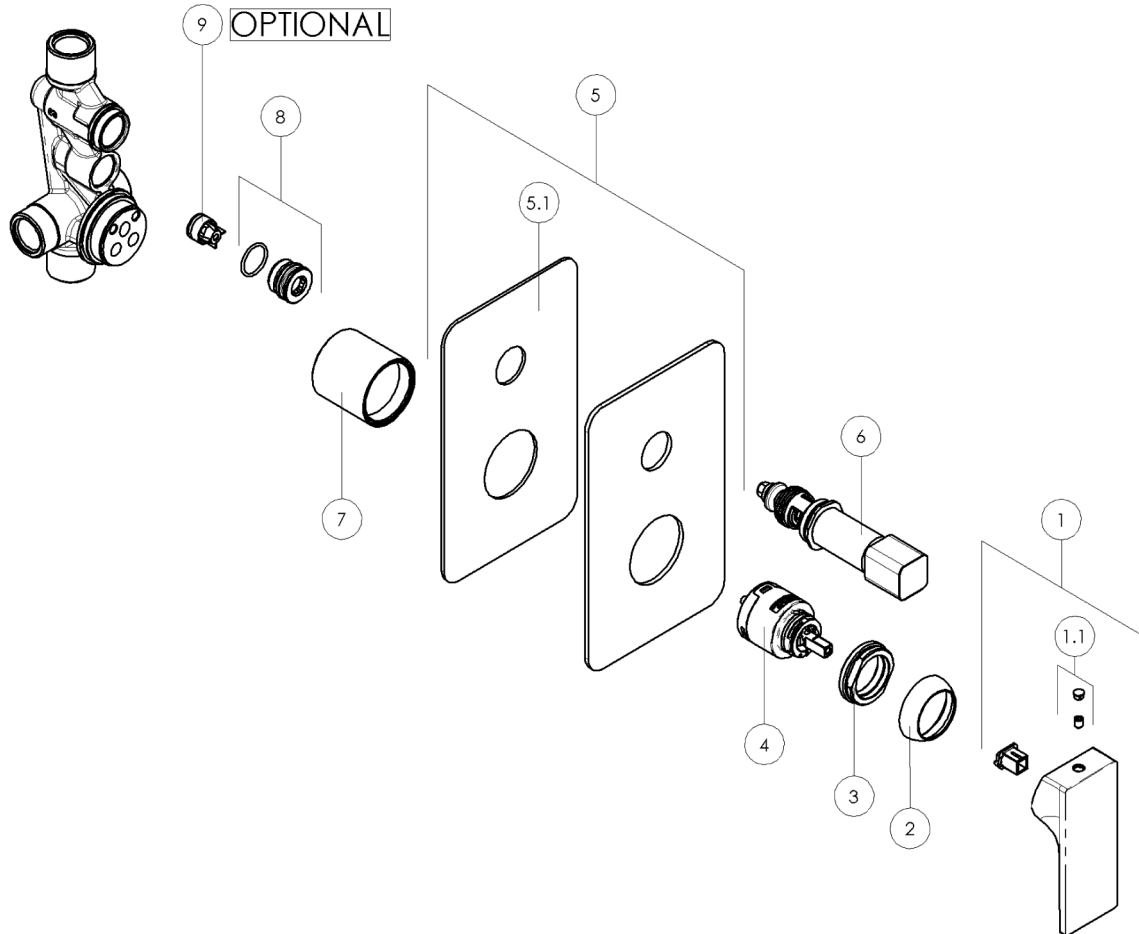

## Milli Zato Shower Mixer and Diverter Matte Black

2269835

No.	Description	Code
1	Single Control Lever (Matte Black)	-RLE187/88BM
1.1	Index Button	-RTAK0001
2	Nobili Cartridge Cover Ring Nut	-RGH218/25BM
3	Nobili Cartridge Fixing Ring Nut	9506347
4	Cartridge 35cm	-RCR352
5	Cover Plate (Matte Black)	-RRO131/26BM
5.1	Gasket For Cover Plate	-RGU90030
6	Loop Diverter (Matte Black)	-RDE160/43BM
7	Brass Ring (Matte Black)	-RAN227/89BM
8	Stopper M20x1	-RTA81101
9	Kit 10 No Return Valves Ø15	-RVR28