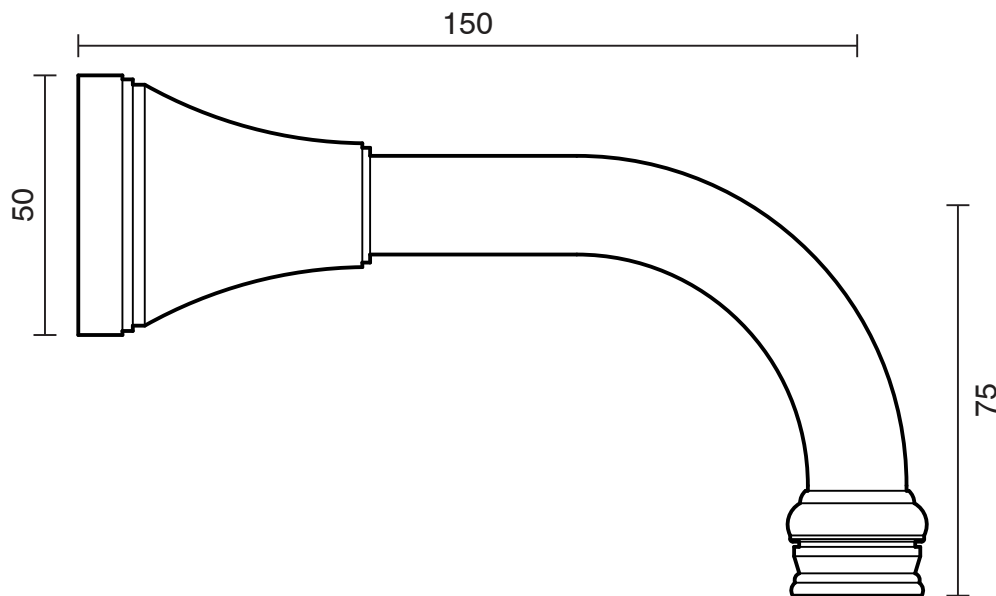

KADO

Kado Era Wall Basin Outlet 150mm Brushed Nickel (5 Star)

9512083

SPECIFICATIONS

Recommended Use	Domestic, Hotel & Commercial
Colour	Brushed Nickel
Finish	Brushed
Material	DR Brass
Recommended Pressure Range	150 - 500 kPa
Maximum Continuous Working Temperature	80 deg C
Suitable for Storage Tank Hot Water	Yes
Suitable for Continuous Flow Hot Water	Yes
Suitable for Gravity Feed Hot Water	No

WARRANTY

Warranty - Domestic Use	10 Years
Spare Parts & Labour	12 Months

Please refer to Warranty Page for full Terms and Conditions

Dimensions are nominal measurements only.

CLEANING RECOMMENDATIONS:

We recommend the use of soapy water or approved cleaners. This product should not be cleaned with abrasive materials. Damage caused by any improper treatment is not covered by the product warranty. Refer to Warranty Conditions

Disclaimer: Products in this specification manual must by regulation be installed by licensed and registered trade people. The manufacturer/distributor reserves the right to vary specifications or delete models from their range without prior notification. Dimensions are nominal measurements only. Dimensions and set-outs listed are correct at time of publication however the manufacturer/distributor takes no responsibility for printing errors.

Published 03/05/2022

To see the complete Kado range go to www.reece.com.au