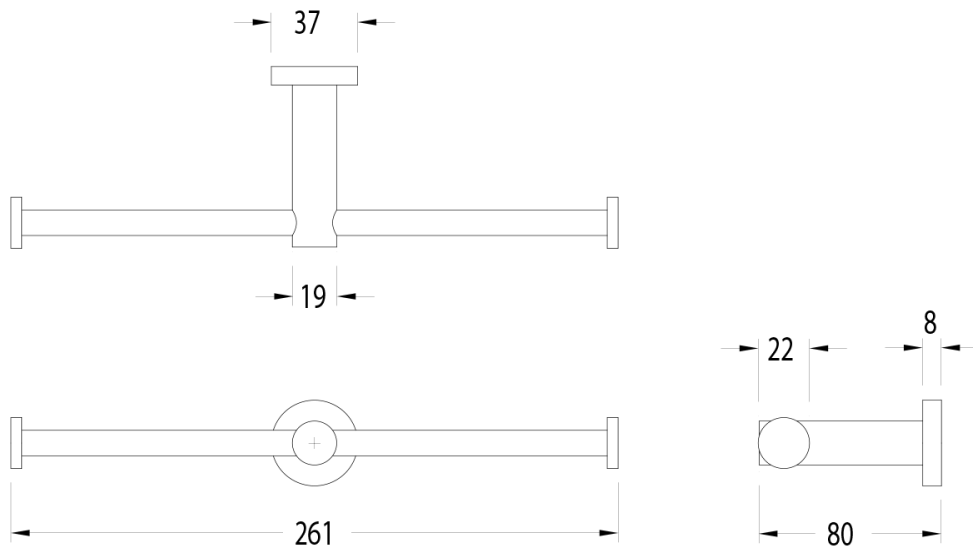

Milli Mood Edit Double Toilet Roll Holder Brushed Nickel

2299211

SPECIFICATIONS

Recommended Use	Domestic, Hotel & Commercial
Colour	Brushed Nickel
Material	DR Brass

WARRANTY

Replacement Only - Domestic Use 15 Years

Please refer to Warranty Page for full Terms and Conditions

Dimensions are nominal measurements only.

CLEANING RECOMMENDATIONS:

We recommend the use of soapy water or approved cleaners. This product should not be cleaned with abrasive materials. Damage caused by any improper treatment is not covered by the product warranty. Refer to Warranty Conditions

Disclaimer: Products in this specification manual must by regulation be installed by licensed and registered trade people. The manufacturer/distributor reserves the right to vary specifications or delete models from their range without prior notification. Dimensions are nominal measurements only. Dimensions and set-outs listed are correct at time of publication however the manufacturer/distributor takes no responsibility for printing errors.

Published 28/03/2022

To see the complete Milli range go to www.reece.com.au