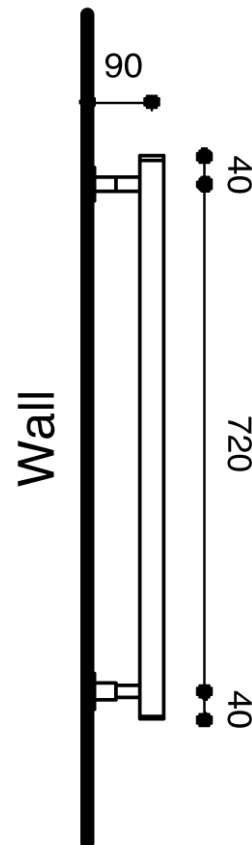

Milli Mood Edit Heated Towel Rail 500 x 800mm Brushed Nickel

2299549

SPECIFICATIONS

Recommended Use	Domestic, Hotel & Commercial
Colour	Brushed Nickel
Material	Copper Tube with Brass Fittings
Electrical Connection	Plug-in or Hardwired
Electrical Connection Position	Bottom Left or Right
Heating Method	Water Filled
Power Wattage	70 W
Voltage	240v
IP Rating	IPX3 Plug In. IPX5 Hardwired.

WARRANTY

Warranty - Domestic Use	10 Years
Spare Parts & Labour	12 Months

Please refer to Warranty Page for full Terms and Conditions

Dimensions are nominal measurements only.

CLEANING RECOMMENDATIONS:

We recommend the use of a soft dry cloth. This product should not be cleaned with abrasive materials or cleaning agents. Damage caused by improper treatment is not covered by the product warranty - refer to warranty conditions.

Disclaimer: Products in this specification manual must by regulation be installed by licensed and registered trade people. The manufacturer/distributor reserves the right to vary specifications or delete models from their range without prior notification. Dimensions are nominal measurements only. Dimensions and set-outs listed are correct at time of publication however the manufacturer/distributor takes no responsibility for printing errors.

Published 22/02/2022

To see the complete Milli range go to www.reece.com.au/bathrooms