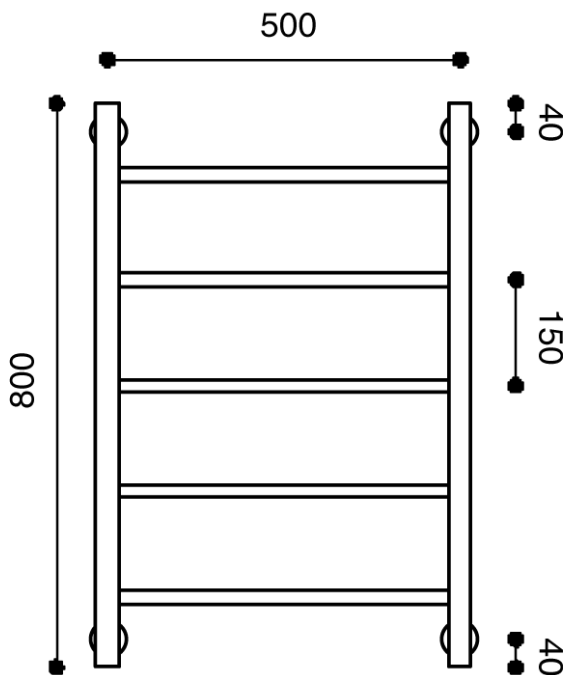

Milli Mood Edit Heated Towel Rail 500 x 800mm Brushed Nickel

2299549

SPECIFICATIONS

Recommended Use	Domestic, Hotel & Commercial
Colour	Brushed Nickel
Material	Copper Tube with Brass Fittings
Electrical Connection	Plug-in or Hardwired
Electrical Connection Position	Bottom Left or Right
Heating Method	Water Filled
Power Wattage	70 W
Voltage	240v
IP Rating	IPX3 Plug In. IPX5 Hardwired.

WARRANTY

Warranty - Domestic Use	10 Years
Spare Parts & Labour	12 Months

Please refer to Warranty Page for full Terms and Conditions

Dimensions are nominal measurements only.

CLEANING RECOMMENDATIONS:

We recommend the use of a soft dry cloth. This product should not be cleaned with abrasive materials or cleaning agents. Damage caused by improper treatment is not covered by the product warranty - refer to warranty conditions.

Disclaimer: Products in this specification manual must by regulation be installed by licensed and registered trade people. The manufacturer/distributor reserves the right to vary specifications or delete models from their range without prior notification. Dimensions are nominal measurements only. Dimensions and set-outs listed are correct at time of publication however the manufacturer/distributor takes no responsibility for printing errors.

Published 22/02/2022

To see the complete Milli range go to www.reece.com.au/bathrooms