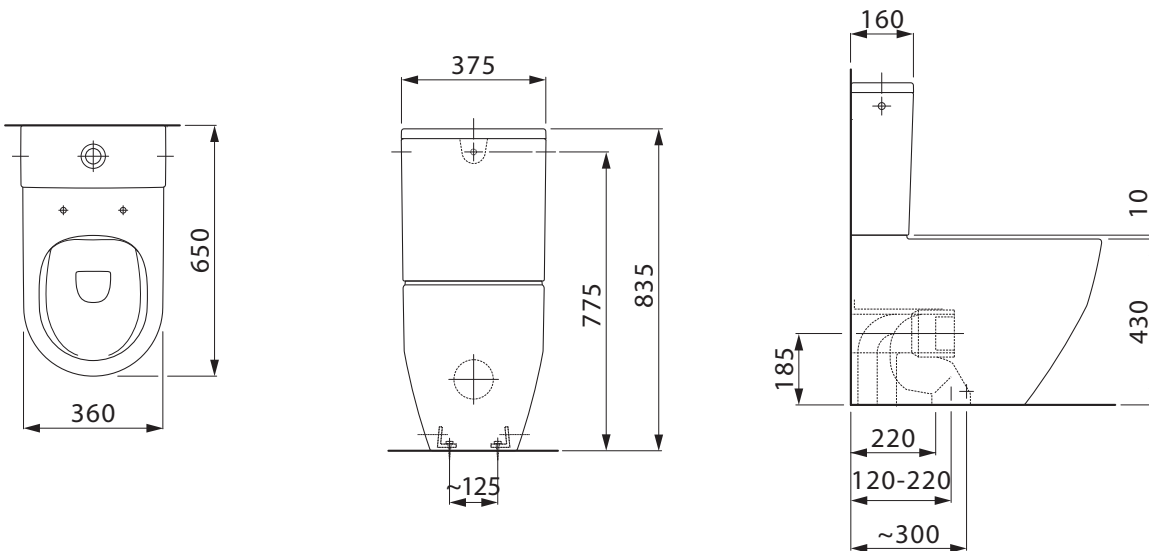

LAUFEN Pro A Rimless Close Coupled Back To Wall Back Inlet Toilet Suite Slim Soft Close Quick Release Seat (4 Star)

1813059

SPECIFICATIONS

Recommended Use	Domestic, Hotel & Commercial
Pan Material	Vitreous China
Toilet Seat Material	Duroplast
Weight of Pan	38 kg
Weight of Cistern	15.3 kg
Water Inlet Position	Back Inlet
Toilet Seat Type	Soft Close Quick Release
Rim Configuration	Rimless
Outlet Type	P Trap/S Trap using conversion bend (supplied)
Pan Fixing	Screwed to the floor using brackets (supplied) and bedded with sealant
Inlet Valve Pressure Rating	500 kPa

WARRANTY

Warranty - Domestic Use	15 Years
Spare Parts & Labour	12 Months

Please refer to Warranty Page for full Terms and Conditions

Dimensions are nominal measurements only.

CLEANING RECOMMENDATIONS:

We recommend the use of soapy water or approved cleaners. This product should not be cleaned with abrasive materials. Damage caused by any improper treatment is not covered by the product warranty. Refer to Warranty Conditions

Disclaimer: Products in this specification manual must by regulation be installed by licensed and registered trade people. The manufacturer/distributor reserves the right to vary specifications or delete models from their range without prior notification. Dimensions are nominal measurements only. Dimensions and set-outs listed are correct at time of publication however the manufacturer/distributor takes no responsibility for printing errors.

Published 04/08/2021

To see the complete Laufen range go to
www.reece.com.au/bathrooms