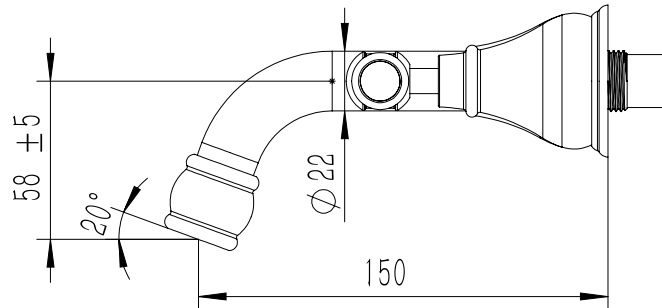

Milli Voir Wall Basin Set Lever Handle 150mm with Porcelain Handles Chrome (5 Star)

2265278

SPECIFICATIONS

Recommended Use	Domestic, hotel and commercial
Colour	Chrome
Material	DR Brass
Recommended Pressure Range	150 - 500 kPa
Max Continuous Working Pressure	500 kPa
Max Continuous Working Temperature	80 deg C
Suitable for Storage Tank Hot Water	Yes
Suitable for Continuous Flow Hot Water	Yes
Suitable for Gravity Feed Hot Water	No

WARRANTY

Warranty - Domestic Use	15 Years
Spare Parts & Labour	12 Months

Please refer to Warranty Page for full Terms and Conditions

Dimensions are nominal measurements only.

CLEANING RECOMMENDATIONS:

We recommend the use of soapy water or approved cleaners. This product should not be cleaned with abrasive materials. Damage caused by any improper treatment is not covered by the product warranty. Refer to Warranty Conditions

Disclaimer: Products in this specification manual must by regulation be installed by licensed and registered trade people. The manufacturer/distributor reserves the right to vary specifications or delete models from their range without prior notification. Dimensions are nominal measurements only. Dimensions and set-outs listed are correct at time of publication however the manufacturer/distributor takes no responsibility for printing errors.

Published 01/06/2020

To see the complete Milli range go to www.reece.com.au