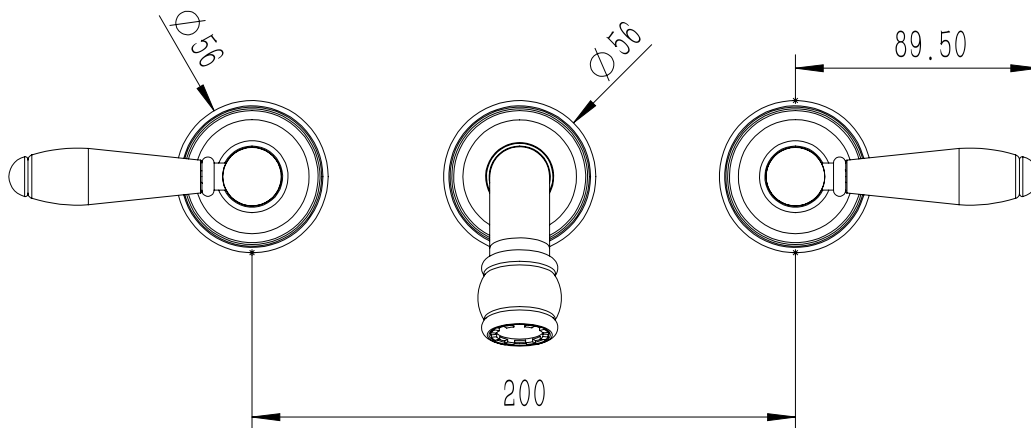

Milli Voir Wall Basin Set Lever Handle 150mm with Porcelain Handles Chrome (5 Star)

2265278

SPECIFICATIONS

Recommended Use	Domestic, hotel and commercial
Colour	Chrome
Material	DR Brass
Recommended Pressure Range	150 - 500 kPa
Max Continuous Working Pressure	500 kPa
Max Continuous Working Temperature	80 deg C
Suitable for Storage Tank Hot Water	Yes
Suitable for Continuous Flow Hot Water	Yes
Suitable for Gravity Feed Hot Water	No

WARRANTY

Warranty - Domestic Use	15 Years
Spare Parts & Labour	12 Months

Please refer to Warranty Page for full Terms and Conditions

Dimensions are nominal measurements only.

CLEANING RECOMMENDATIONS:

We recommend the use of soapy water or approved cleaners. This product should not be cleaned with abrasive materials. Damage caused by any improper treatment is not covered by the product warranty. Refer to Warranty Conditions

Disclaimer: Products in this specification manual must by regulation be installed by licensed and registered trade people. The manufacturer/distributor reserves the right to vary specifications or delete models from their range without prior notification. Dimensions are nominal measurements only. Dimensions and set-outs listed are correct at time of publication however the manufacturer/distributor takes no responsibility for printing errors.

Published 01/06/2020

To see the complete Milli range go to www.reece.com.au