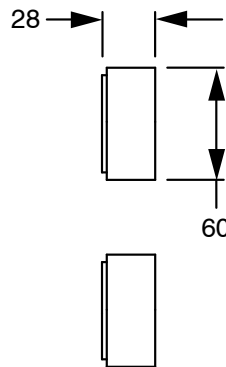

**Milli Pure Progressive Wall Basin Mixer Tap System 160mm with Diamond Textured Handle PVD Matte Black (3 Star)**  
9511344

SPECIFICATIONS	
Recommended Use	Domestic;Hotel;Commercial
Colour Finish	Matte Black
Primary Material	DR Brass
Recommended Pressure Range	150 - 500 kPa as per AS3500
Max Continuous Working Temperature (deg C)	65
Min Continuous Working Temperature (deg C)	5
Hot Water Unit Suitability	Storage Tank;Continuous Flow
WARRANTY	
Warranty - Domestic Use (Years)	15
Spare Parts & Labour (Years)	1
<i>Please refer to Warranty Page for full Terms and Conditions</i>	