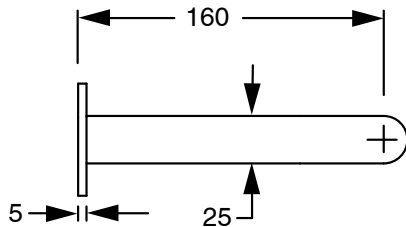

**Milli Pure Progressive Wall Basin Mixer Tap System 160mm with Diamond Textured Handle PVD Matte Black (3 Star)**  
9511344

SPECIFICATIONS	
Recommended Use	Domestic;Hotel;Commercial
Colour Finish	Matte Black
Primary Material	DR Brass
Recommended Pressure Range	150 - 500 kPa as per AS3500
Max Continuous Working Temperature (deg C)	65
Min Continuous Working Temperature (deg C)	5
Hot Water Unit Suitability	Storage Tank;Continuous Flow
WARRANTY	
Warranty - Domestic Use (Years)	15
Spare Parts & Labour (Years)	1
<i>Please refer to Warranty Page for full Terms and Conditions</i>	