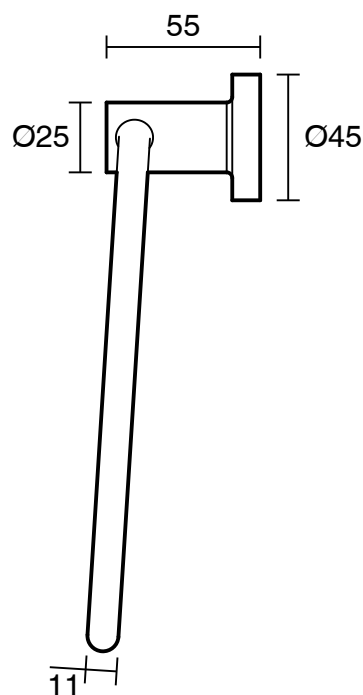

SUSSEX

Sussex Scala Guest Towel Ring LUX PVD Brushed Oyster Nickel

2267030

SPECIFICATIONS

Recommended Use	Residential;Commercial
Colour Finish	Brushed Oyster Nickel
Primary Material	Brass

WARRANTY

Residential Use (Years)	40
Commercial Use (Years)	10

Please refer to Sussex Warranty page for full Terms and Conditions

Dimensions are nominal measurements only.

CLEANING RECOMMENDATIONS:

We recommend the use of soapy water or approved cleaners. This product should not be cleaned with abrasive materials. Damage caused by any improper treatment is not covered by the product warranty. Refer to Warranty Conditions

Disclaimer: Products in this specification manual must by regulation be installed by licensed and registered trade people. The manufacturer/distributor reserves the right to vary specifications or delete models from their range without prior notification. Dimensions are nominal measurements only. Dimensions and set-outs listed are correct at time of publication however the manufacturer/distributor takes no responsibility for printing errors.

Published 01/04/2026

To see the complete Sussex range go to www.reece.com.au