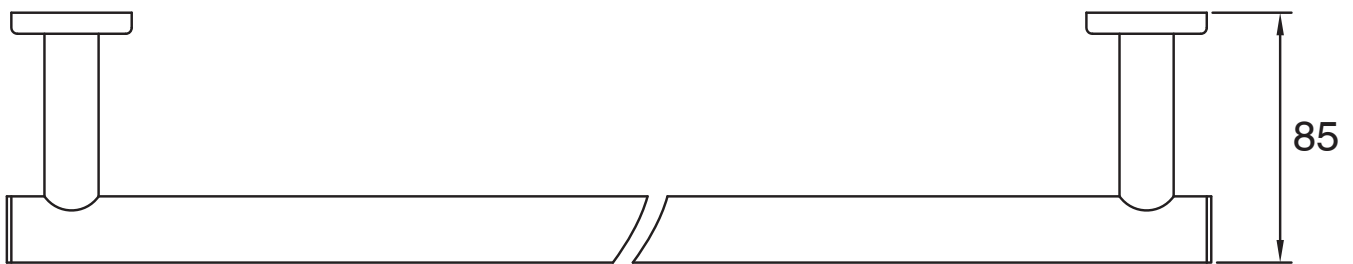

Mizu Drift Single Towel Rail 300mm Brushed Brass

9512441

SPECIFICATIONS

Recommended Use	Domestic, Hotel & Commercial
Colour	Brushed Brass
Material	Brass

WARRANTY

Replacement Only - Domestic Use	10 Years
Parts Replacement Only	12 Months

Please refer to Warranty Page for full Terms and Conditions

Dimensions are nominal measurements only.

CLEANING RECOMMENDATIONS:

We recommend the use of soapy water or approved cleaners. This product should not be cleaned with abrasive materials. Damage caused by any improper treatment is not covered by the product warranty. Refer to Warranty Conditions

Disclaimer: Products in this specification manual must by regulation be installed by licensed and registered trade people. The manufacturer/distributor reserves the right to vary specifications or delete models from their range without prior notification. Dimensions are nominal measurements only. Dimensions and set-outs listed are correct at time of publication however the manufacturer/distributor takes no responsibility for printing errors.

Published 21/03/2024

To see the complete Mizu range go to www.reece.com.au