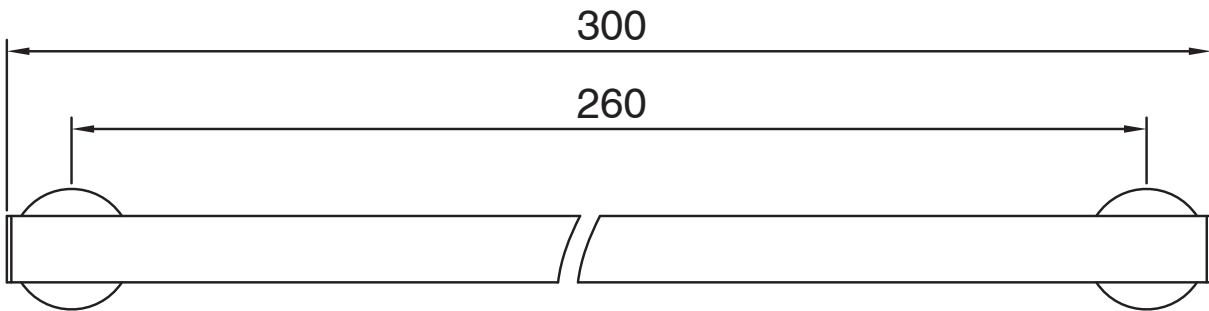

Mizu Drift Single Towel Rail 300mm Brushed Brass

9512441

SPECIFICATIONS

Recommended Use	Domestic, Hotel & Commercial
Colour	Brushed Brass
Material	Brass

WARRANTY

Replacement Only - Domestic Use	10 Years
Parts Replacement Only	12 Months

Please refer to Warranty Page for full Terms and Conditions

Dimensions are nominal measurements only.

CLEANING RECOMMENDATIONS:

We recommend the use of soapy water or approved cleaners. This product should not be cleaned with abrasive materials. Damage caused by any improper treatment is not covered by the product warranty. Refer to Warranty Conditions

Disclaimer: Products in this specification manual must by regulation be installed by licensed and registered trade people. The manufacturer/distributor reserves the right to vary specifications or delete models from their range without prior notification. Dimensions are nominal measurements only. Dimensions and set-outs listed are correct at time of publication however the manufacturer/distributor takes no responsibility for printing errors.

Published 21/03/2024

To see the complete Mizu range go to www.reece.com.au