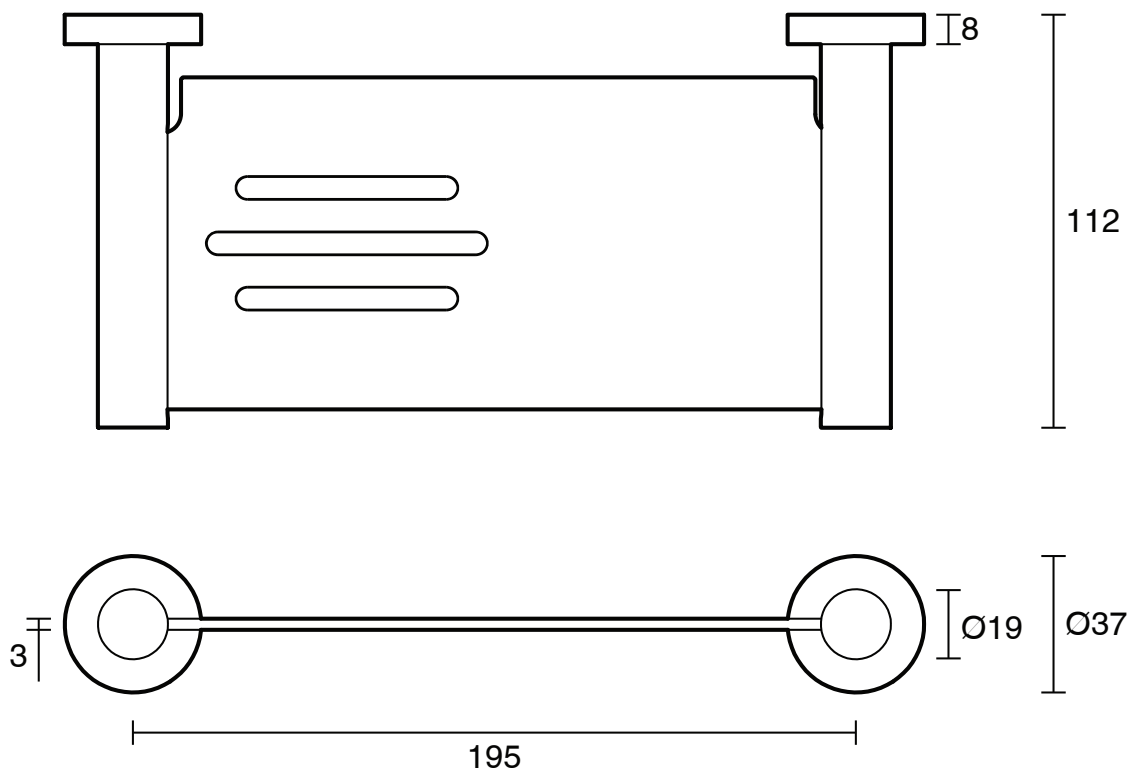

SUSSEX

Sussex Pure Metal Soap Dish PVD Brushed Gold

2266298

SPECIFICATIONS	
Recommended Use	Residential;Commercial
Colour Finish	Brushed Gold
Primary Material	Brass
WARRANTY	
Residential Use (Years)	40
Commercial Use (Years)	10
<i>Please refer to Sussex Warranty page for full Terms and Conditions</i>	