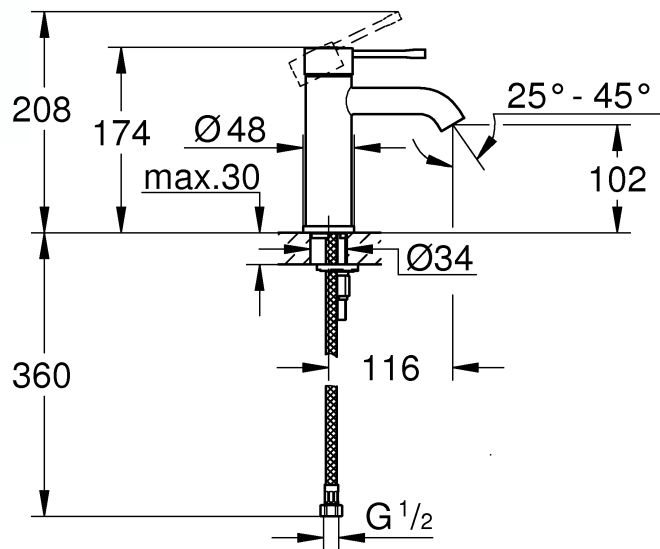

ESSENCE NEW  
CURVED BASIN MIXER  
MODEL #23860001

Pure Freude  
an Wasser

Product Specifications

Product Description:

**Essence New**

Basin mixer

Single-lever basin mixer 1/2"

S-Size

single hole installation

metal lever

**GROHE SilkMove ES** 28 mm ceramic cartridge

with energy saving function via cold start

with temperature limiter

**GROHE StarLight** chrome finish

**GROHE EcoJoy** mousseur (aerator)

**GROHE AquaGuide** adjustable mousseur

**GROHE QuickFix Plus** installation system

Flexible connection hoses

13mm  
\*19 017

1

23 488    23 862

150°    90°

0°    0°