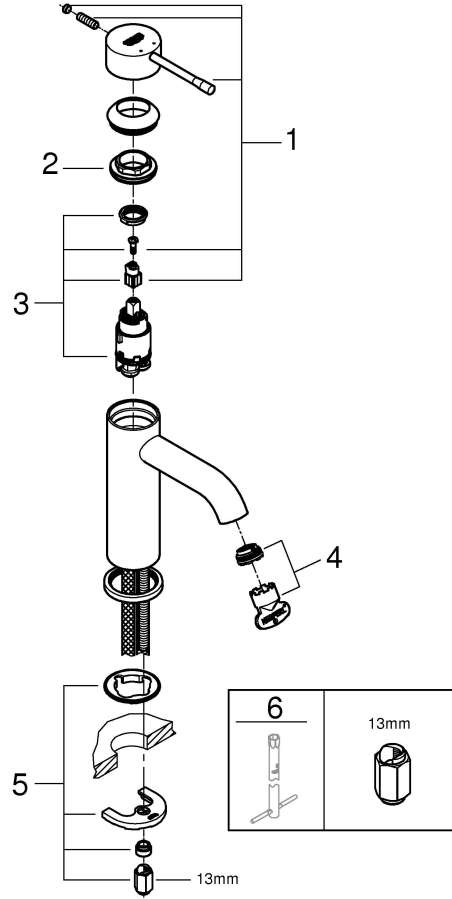

**GROHE AquaGuide** adjustable mousseur

**GROHE QuickFix Plus** installation system

Flexible connection hoses

13mm  
\*19 017

1

23 488    23 862

150°    90°

0°    0°

360°    360°

2

3

4

MAINTENANCE 

ESSENCE NEW  
 CURVED BASIN MIXER  
 MODEL #23860001

Pure Freude  
 an Wasser

Spare Parts

Pos.-nr.	Product Description	Order-nr.	Units per package
1	Lever	46918000	1
2	Fitting ring	46715000	1
3	Cartridge	46580000	1
4	Mousseur	48270000	1
5	Shank fastening assembly	46645000	1
6	Mounting wrench - optional extra	19017000	0