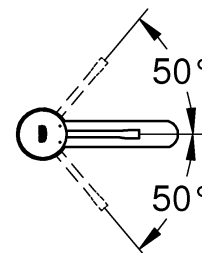

Product Description:

Essence New

Basin mixer

Single-lever basin mixer 1/2"

S-Size

single hole installation

metal lever

GROHE SilkMove ES 28 mm ceramic cartridge

with energy saving function via cold start

with temperature limiter

GROHE StarLight chrome finish

GROHE EcoJoy mousseur (aerator)

GROHE AquaGuide adjustable mousseur

GROHE QuickFix Plus installation system

Flexible connection hoses