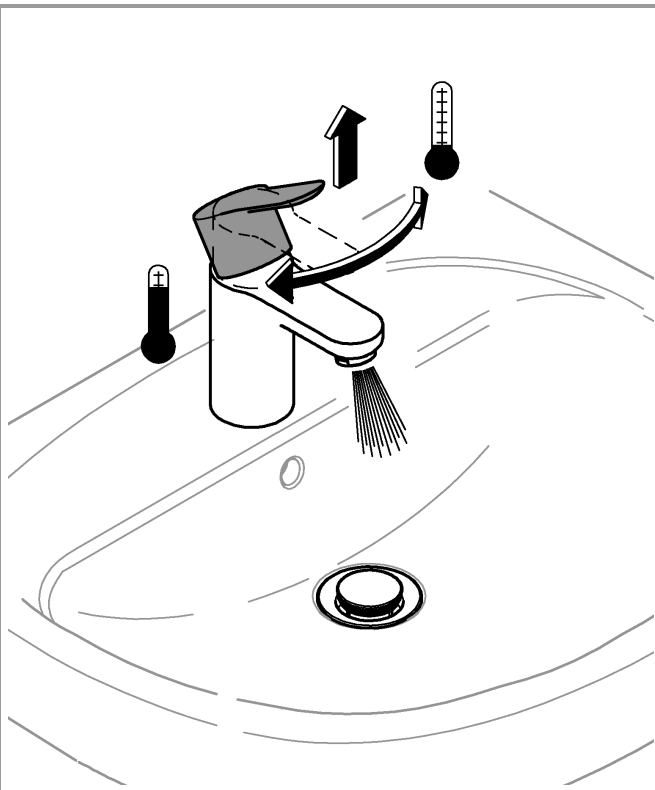

360°    360°

2

3

4

MAINTENANCE 

ESSENCE NEW  
 CURVED BASIN MIXER  
 MODEL #23860001

Pure Freude  
 an Wasser

Spare Parts