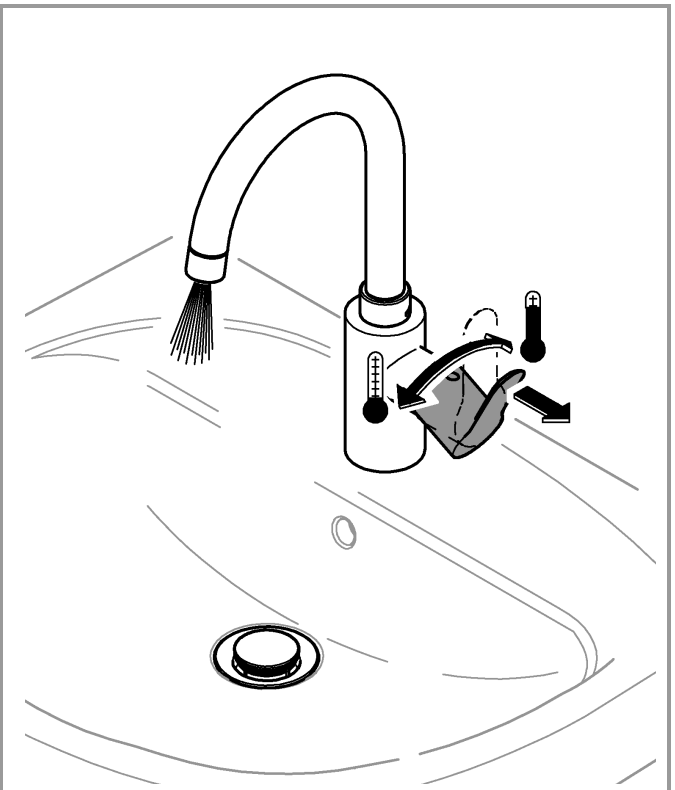

360°    360°

2

3

4

MAINTENANCE 

ESSENCE NEW  
 CURVED BASIN MIXER  
 MODEL #23860001

Pure Freude  
 an Wasser

Spare Parts