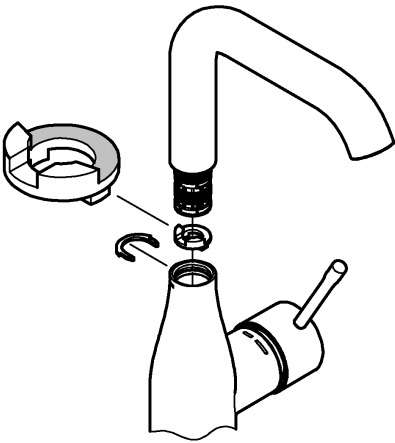

ESSENCE NEW  
CURVED BASIN MIXER  
MODEL #23860001

Pure Freude  
an Wasser

Product Specifications

Product Description:

**Essence New**

Basin mixer

Single-lever basin mixer 1/2"

S-Size

single hole installation

metal lever

**GROHE SilkMove ES** 28 mm ceramic cartridge

with energy saving function via cold start

with temperature limiter

**GROHE StarLight** chrome finish

**GROHE EcoJoy** mousseur (aerator)

**GROHE AquaGuide** adjustable mousseur

**GROHE QuickFix Plus** installation system

Flexible connection hoses

13mm  
\*19 017

1

23 488    23 862

150°    90°

0°    0°