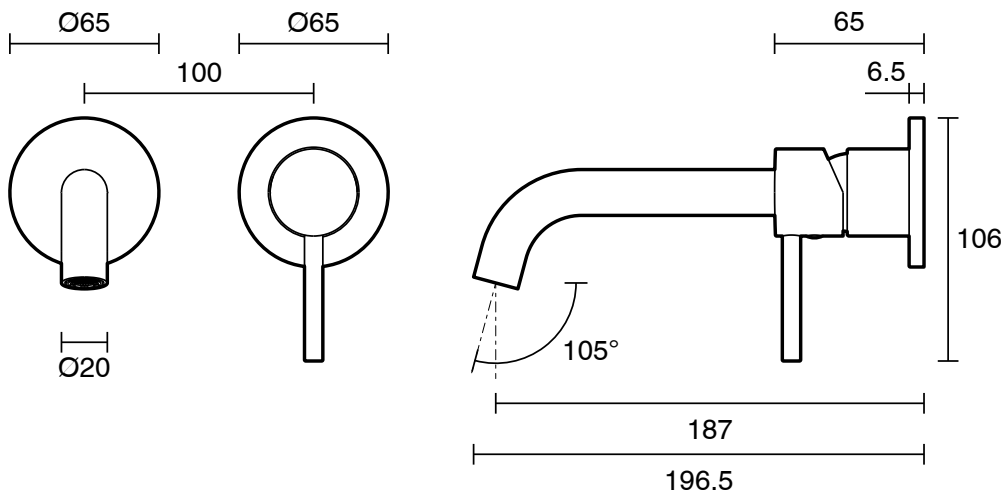

mizu

Mizu Drift Wall Basin/Bath Mixer Set Curved Spout with 2-Piece Cover Plate Trimset Matte Black (6 Star) 2267228

SPECIFICATIONS

Recommended Use	Domestic;Commercial;Hotel
Colour Category	Black
Colour Finish	Matte Black
Primary Material	Lead Free Brass
Hot Water Unit Suitability	Storage Tank;Continuous Flow

WARRANTY

Warranty - Domestic Use (Years)	10
Spare Parts & Labour (Years)	1

Please refer to Warranty Page for full Terms and Conditions

Dimensions are nominal measurements only.

CLEANING RECOMMENDATIONS:

We recommend the use of soapy water or approved cleaners. This product should not be cleaned with abrasive materials. Damage caused by any improper treatment is not covered by the product warranty. Refer to Warranty Conditions

Disclaimer: Products in this specification manual must by regulation be installed by licensed and registered trade people. The manufacturer/distributor reserves the right to vary specifications or delete models from their range without prior notification. Dimensions are nominal measurements only. Dimensions and set-outs listed are correct at time of publication however the manufacturer/distributor takes no responsibility for printing errors.

Published 19/11/2024

To see the complete Mizu range go to www.reece.com.au