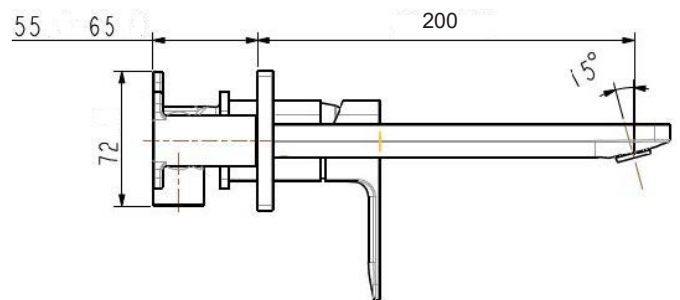

American Standard Cygnet Wall Bath Mixer Set Chrome

SPECIFICATIONS

Recommended Use	Domestic, Hotel & Commercial
Colour	Chrome
Recommended Pressure Range	150 - 500kPa
Max Continuous Working Pressure	500kPa
Max Continuous Working Temperature	50°C
Suitable for Storage Tank Hot Water	Yes
Suitable for Continuous Flow Hot Water	Yes
Suitable for Gravity Feed Hot Water	No
Hot and Cold water inlet pressure should be equal	

WARRANTY

Warranty - Domestic Use	10 Years
Spare Parts & Labour	12 Months
<i>Please refer to Warranty Page for full Terms and Conditions</i>	

Dimensions are nominal measurements only.

Disclaimer: Products in this specification manual must by regulation be installed by licensed and registered trade people. The manufacturer/distributor reserves the right to vary specifications or delete models from their range without prior notification. Dimensions are nominal measurements only. Dimensions and set-outs listed are correct at time of publication however the manufacturer/distributor takes no responsibility for printing errors.

Published 19/11/2020

To see the complete American Standard range go to www.reece.com.au/bathrooms