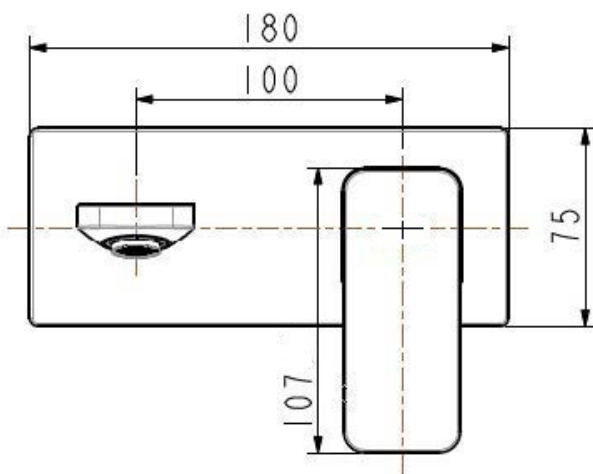

American Standard Cygnet Wall Bath Mixer Set Chrome

SPECIFICATIONS

Recommended Use	Domestic, Hotel & Commercial
Colour	Chrome
Recommended Pressure Range	150 - 500kPa
Max Continuous Working Pressure	500kPa
Max Continuous Working Temperature	50°C
Suitable for Storage Tank Hot Water	Yes
Suitable for Continuous Flow Hot Water	Yes
Suitable for Gravity Feed Hot Water	No
Hot and Cold water inlet pressure should be equal	

WARRANTY

Warranty - Domestic Use	10 Years
Spare Parts & Labour	12 Months
<i>Please refer to Warranty Page for full Terms and Conditions</i>	

Dimensions are nominal measurements only.

Disclaimer: Products in this specification manual must by regulation be installed by licensed and registered trade people. The manufacturer/distributor reserves the right to vary specifications or delete models from their range without prior notification. Dimensions are nominal measurements only. Dimensions and set-outs listed are correct at time of publication however the manufacturer/distributor takes no responsibility for printing errors.

Published 19/11/2020

To see the complete American Standard range go to www.reece.com.au/bathrooms