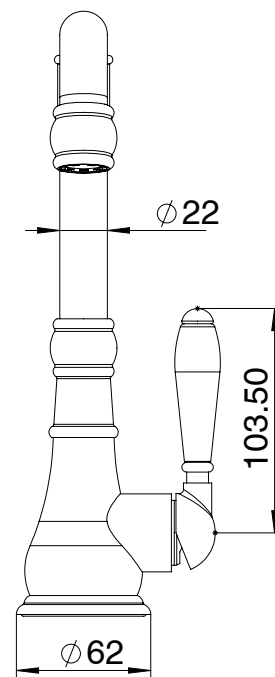

Milli Voir English Sink Mixer with Porcelain Handle Matte Black (4 Star)

2265422

SPECIFICATIONS

Recommended Use	Domestic, hotel and commercial
Colour	Matte Black
Material	DR Brass
Recommended Pressure Range	150 - 500 kPa
Max Continuous Working Pressure	500 kPa
Max Continuous Working Temperature	80 deg C
Suitable for Storage Tank Hot Water	Yes
Suitable for Continuous Flow Hot Water	Yes
Suitable for Gravity Feed Hot Water	No

WARRANTY

Warranty - Domestic Use	15 Years
Spare Parts & Labour	12 Months

Please refer to Warranty Page for full Terms and Conditions

Dimensions are nominal measurements only.

CLEANING RECOMMENDATIONS:

We recommend the use of soapy water or approved cleaners. This product should not be cleaned with abrasive materials. Damage caused by any improper treatment is not covered by the product warranty. Refer to Warranty Conditions

Disclaimer: Products in this specification manual must by regulation be installed by licensed and registered trade people. The manufacturer/distributor reserves the right to vary specifications or delete models from their range without prior notification. Dimensions are nominal measurements only. Dimensions and set-outs listed are correct at time of publication however the manufacturer/distributor takes no responsibility for printing errors.

Published 01/06/2020

To see the complete Milli range go to www.reece.com.au