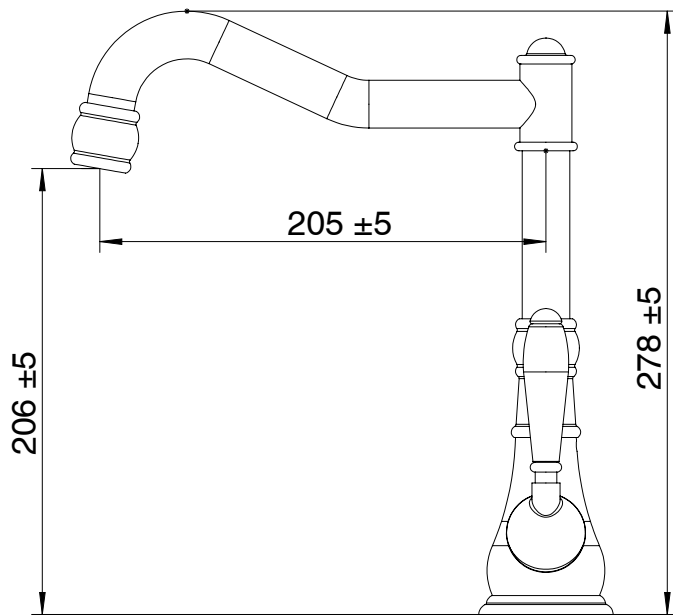

Milli Voir English Sink Mixer with Porcelain Handle Matte Black (4 Star)

2265422

SPECIFICATIONS

Recommended Use	Domestic, hotel and commercial
Colour	Matte Black
Material	DR Brass
Recommended Pressure Range	150 - 500 kPa
Max Continuous Working Pressure	500 kPa
Max Continuous Working Temperature	80 deg C
Suitable for Storage Tank Hot Water	Yes
Suitable for Continuous Flow Hot Water	Yes
Suitable for Gravity Feed Hot Water	No

WARRANTY

Warranty - Domestic Use	15 Years
Spare Parts & Labour	12 Months

Please refer to Warranty Page for full Terms and Conditions

Dimensions are nominal measurements only.

CLEANING RECOMMENDATIONS:

We recommend the use of soapy water or approved cleaners. This product should not be cleaned with abrasive materials. Damage caused by any improper treatment is not covered by the product warranty. Refer to Warranty Conditions

Disclaimer: Products in this specification manual must by regulation be installed by licensed and registered trade people. The manufacturer/distributor reserves the right to vary specifications or delete models from their range without prior notification. Dimensions are nominal measurements only. Dimensions and set-outs listed are correct at time of publication however the manufacturer/distributor takes no responsibility for printing errors.

Published 01/06/2020

To see the complete Milli range go to www.reece.com.au