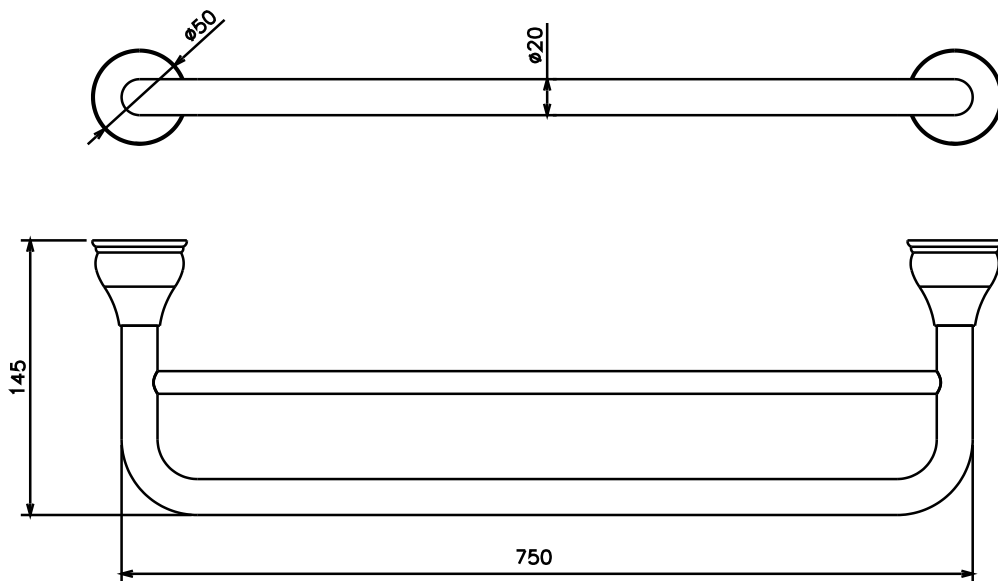

Milli Monument Edit Double Towel Rail 750mm Matte Black

2265446

SPECIFICATIONS

Recommended Use	Domestic, Hotel & Commercial
Colour	Matte Black
Material	Brass

WARRANTY

Replacement Only - Domestic Use 15 Years

Please refer to Warranty Page for full Terms and Conditions

Dimensions are nominal measurements only.

CLEANING RECOMMENDATIONS:

We recommend the use of soapy water or approved cleaners. This product should not be cleaned with abrasive materials. Damage caused by any improper treatment is not covered by the product warranty. Refer to Warranty Conditions

Disclaimer: Products in this specification manual must by regulation be installed by licensed and registered trade people. The manufacturer/distributor reserves the right to vary specifications or delete models from their range without prior notification. Dimensions are nominal measurements only. Dimensions and set-outs listed are correct at time of publication however the manufacturer/distributor takes no responsibility for printing errors.

Published 28/03/2022

To see the complete Milli range go to www.reece.com.au