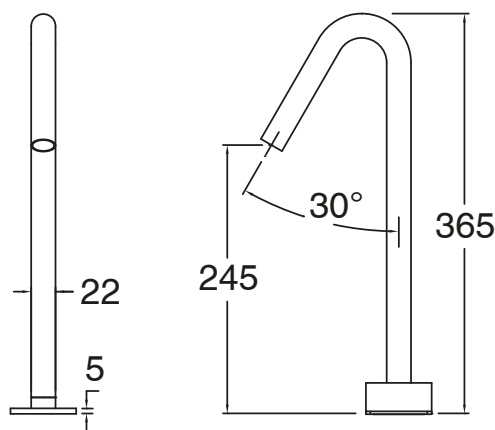

SUSSEX

Sussex Pure Vessel Basin Outlet PVD Brushed Bronze (5 Star)

9511145

SPECIFICATIONS	
Recommended Use	Residential;Commercial
Colour Finish	Brushed Bronze
Primary Material	DR Brass
Recommended Pressure Range	150 - 500 kPa as per AS3500
Max Continuous Working Temperature (deg C)	65
Min Continuous Working Temperature (deg C)	1
WARRANTY	
Residential Use (Years)	40
Commercial Use (Years)	10
<i>Please refer to Sussex Warranty page for full Terms and Conditions</i>	

Disclaimer: Products in this specification manual must by regulation be installed by licensed and registered trade people. The manufacturer/distributor reserves the right to vary specifications or delete models from their range without prior notification. Dimensions are nominal measurements only. Dimensions and set-outs listed are correct at time of publication however the manufacturer/distributor takes no responsibility for printing errors.