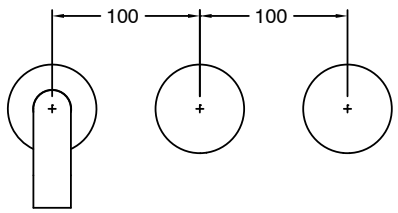

Milli Pure Wall Basin Hostess System 200mm Right Hand with Linear Textured Handles PVD Matte Black (3 Star)
9511366

SPECIFICATIONS

Recommended Use	Domestic;Hotel;Commercial
Colour Finish	Matte Black
Primary Material	DR Brass
Recommended Pressure Range	150 - 500 kPa as per AS3500
Max Continuous Working Temperature (deg C)	65
Min Continuous Working Temperature (deg C)	5
Hot Water Unit Suitability	Storage Tank;Continuous Flow

WARRANTY

Warranty - Domestic Use (Years)	15
Spare Parts & Labour (Years)	1

Please refer to Warranty Page for full Terms and Conditions

Dimensions are nominal measurements only.

CLEANING RECOMMENDATIONS:

We recommend the use of soapy water or approved cleaners. This product should not be cleaned with abrasive materials. Damage caused by any improper treatment is not covered by the product warranty. Refer to Warranty Conditions

Disclaimer: Products in this specification manual must by regulation be installed by licensed and registered trade people. The manufacturer/distributor reserves the right to vary specifications or delete models from their range without prior notification. Dimensions are nominal measurements only. Dimensions and set-outs listed are correct at time of publication however the manufacturer/distributor takes no responsibility for printing errors.

Published 17/03/2025

To see the complete Milli range go to www.reece.com.au