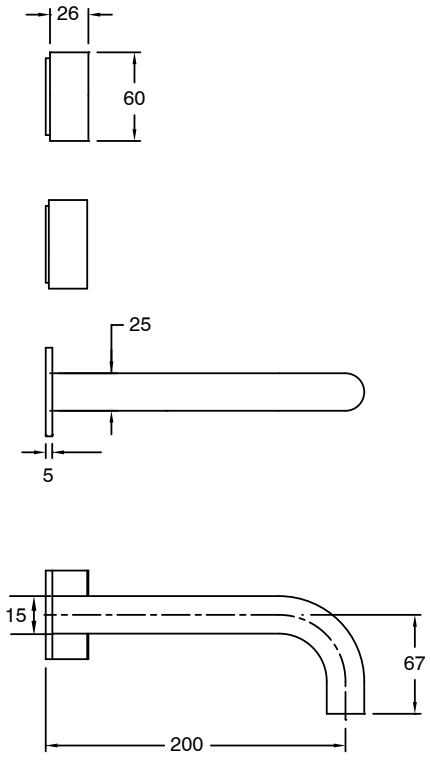

Milli Pure Wall Basin Hostess System 200mm Right Hand with Linear Textured Handles PVD Matte Black (3 Star)
9511366

SPECIFICATIONS

Recommended Use	Domestic;Hotel;Commercial
Colour Finish	Matte Black
Primary Material	DR Brass
Recommended Pressure Range	150 - 500 kPa as per AS3500
Max Continuous Working Temperature (deg C)	65
Min Continuous Working Temperature (deg C)	5
Hot Water Unit Suitability	Storage Tank;Continuous Flow

WARRANTY

Warranty - Domestic Use (Years)	15
Spare Parts & Labour (Years)	1

Please refer to Warranty Page for full Terms and Conditions