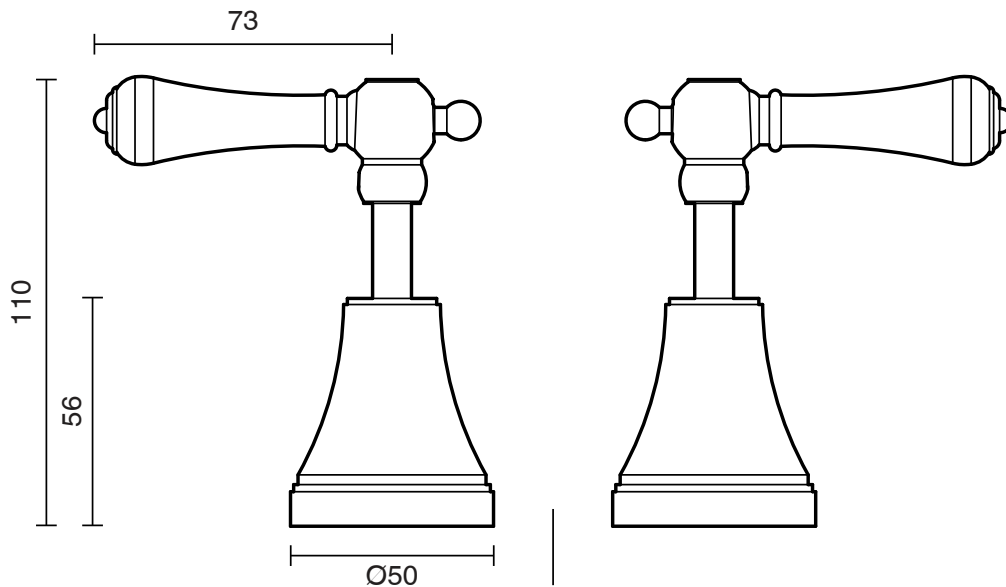

KADO

Kado Era Basin Top Assemblies Lever Porcelain Handle Chrome

2263689

SPECIFICATIONS

Recommended Use	Domestic, Hotel & Commercial
Colour	Chrome with Porcelain Handles
Finish	Polished
Material	DR Brass
Recommended Pressure Range	150 - 500 kPa
Maximum Continuous Working Temperature	80 deg C
Suitable for Storage Tank Hot Water	Yes
Suitable for Continuous Flow Hot Water	Yes
Suitable for Gravity Feed Hot Water	No

WARRANTY

Warranty - Domestic Use	10 Years
Spare Parts & Labour	12 Months

Please refer to Warranty Page for full Terms and Conditions

Dimensions are nominal measurements only.

CLEANING RECOMMENDATIONS:

We recommend the use of soapy water or approved cleaners. This product should not be cleaned with abrasive materials. Damage caused by any improper treatment is not covered by the product warranty. Refer to Warranty Conditions

Disclaimer: Products in this specification manual must by regulation be installed by licensed and registered trade people. The manufacturer/distributor reserves the right to vary specifications or delete models from their range without prior notification. Dimensions are nominal measurements only. Dimensions and set-outs listed are correct at time of publication however the manufacturer/distributor takes no responsibility for printing errors.

Published 12/10/2023

To see the complete Kado range go to www.reece.com.au