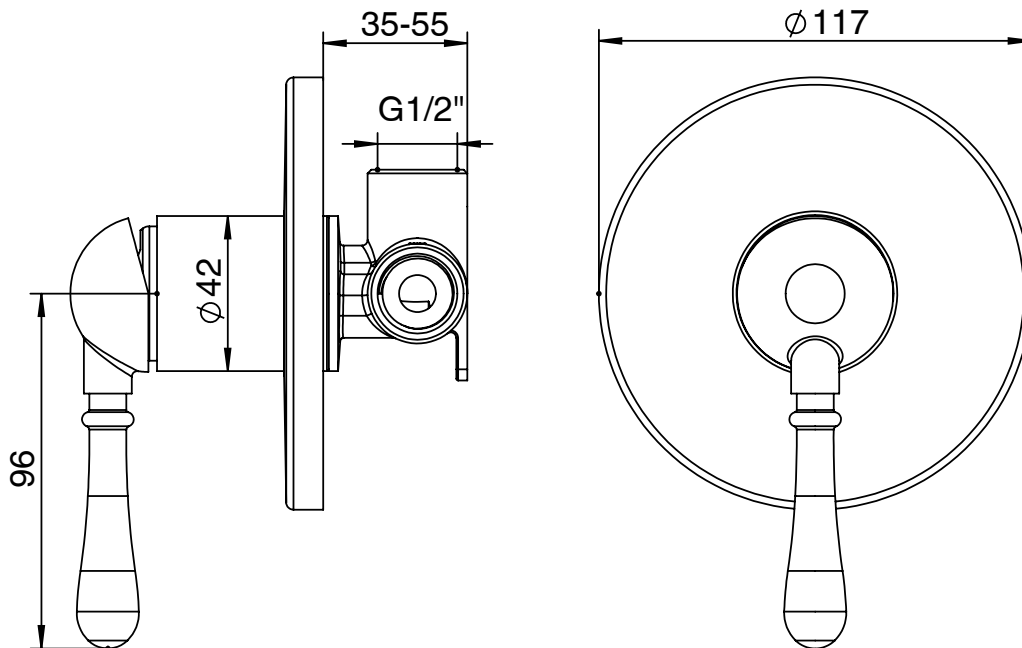

Milli

Milli Voir Shower / Bath Mixer Matte Black

2265403

SPECIFICATIONS

Recommended Use	Domestic, hotel and commercial
Colour	Matte Black
Material	DR Brass
Recommended Pressure Range	150 - 500 kPa
Max Continuous Working Pressure	500 kPa
Max Continuous Working Temperature	80 deg C
Suitable for Storage Tank Hot Water	Yes
Suitable for Continuous Flow Hot Water	Yes
Suitable for Gravity Feed Hot Water	No

WARRANTY

Warranty - Domestic Use	15 Years
Spare Parts & Labour	12 Months

Please refer to Warranty Page for full Terms and Conditions

Dimensions are nominal measurements only.

CLEANING RECOMMENDATIONS:

We recommend the use of soapy water or approved cleaners. This product should not be cleaned with abrasive materials. Damage caused by any improper treatment is not covered by the product warranty. Refer to Warranty Conditions

Disclaimer: Products in this specification manual must by regulation be installed by licensed and registered trade people. The manufacturer/distributor reserves the right to vary specifications or delete models from their range without prior notification. Dimensions are nominal measurements only. Dimensions and set-outs listed are correct at time of publication however the manufacturer/distributor takes no responsibility for printing errors.

Published 01/06/2020

To see the complete Milli range go to www.reece.com.au