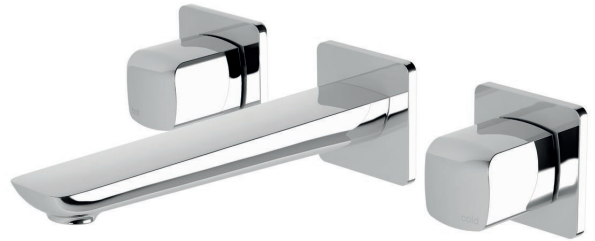

Milli

Milli Glance Wall Bath Set Chrome

2285936

SPECIFICATIONS

Recommended Use	Domestic, Hotel & Commercial
Colour	Chrome
Finish	Polished
Material	DR Brass
Recommended Pressure Range	150 - 500 kPa
Maximum Continuous Working Temperature	75 deg C
Suitable for Storage Tank Hot Water	Yes
Suitable for Continuous Flow Hot Water	Yes
Suitable for Gravity Feed Hot Water	No

WARRANTY

Warranty - Domestic Use	15 Years
Spare Parts & Labour	12 Months

Please refer to Warranty Page for full Terms and Conditions

Dimensions are nominal measurements only.

CLEANING RECOMMENDATIONS:

We recommend the use of soapy water or approved cleaners. This product should not be cleaned with abrasive materials. Damage caused by any improper treatment is not covered by the product warranty. Refer to Warranty Conditions

Disclaimer: Products in this specification manual must by regulation be installed by licensed and registered trade people. The manufacturer/distributor reserves the right to vary specifications or delete models from their range without prior notification. Dimensions are nominal measurements only. Dimensions and set-outs listed are correct at time of publication however the manufacturer/distributor takes no responsibility for printing errors.

Published 13/07/2022

To see the complete Milli range go to
www.reece.com.au

WaterMark
AS/NZS 3718
WMK25986