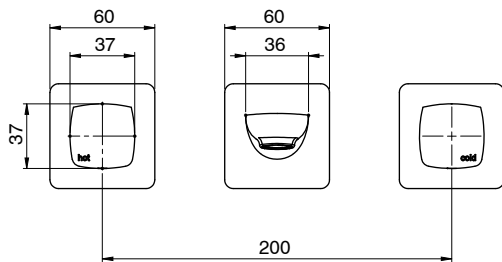

Milli

Milli Glance Wall Bath Set Chrome

2285936

SPECIFICATIONS

Recommended Use	Domestic, Hotel & Commercial
Colour	Chrome
Finish	Polished
Material	DR Brass
Recommended Pressure Range	150 - 500 kPa
Maximum Continuous Working Temperature	75 deg C
Suitable for Storage Tank Hot Water	Yes
Suitable for Continuous Flow Hot Water	Yes
Suitable for Gravity Feed Hot Water	No

WARRANTY

Warranty - Domestic Use	15 Years
Spare Parts & Labour	12 Months

Please refer to Warranty Page for full Terms and Conditions

Dimensions are nominal measurements only.

CLEANING RECOMMENDATIONS:

We recommend the use of soapy water or approved cleaners. This product should not be cleaned with abrasive materials. Damage caused by any improper treatment is not covered by the product warranty. Refer to Warranty Conditions

Disclaimer: Products in this specification manual must by regulation be installed by licensed and registered trade people. The manufacturer/distributor reserves the right to vary specifications or delete models from their range without prior notification. Dimensions are nominal measurements only. Dimensions and set-outs listed are correct at time of publication however the manufacturer/distributor takes no responsibility for printing errors.

Published 13/07/2022

To see the complete Milli range go to
www.reece.com.au

WaterMark
AS/NZS 3718
WMK25986