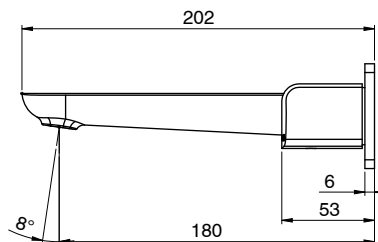

Milli

Milli Glance Wall Bath Set Chrome

2285936

SPECIFICATIONS

Recommended Use	Domestic, Hotel & Commercial
Colour	Chrome
Finish	Polished
Material	DR Brass
Recommended Pressure Range	150 - 500 kPa
Maximum Continuous Working Temperature	75 deg C
Suitable for Storage Tank Hot Water	Yes
Suitable for Continuous Flow Hot Water	Yes
Suitable for Gravity Feed Hot Water	No

WARRANTY

Warranty - Domestic Use	15 Years
Spare Parts & Labour	12 Months

Please refer to Warranty Page for full Terms and Conditions

Dimensions are nominal measurements only.

CLEANING RECOMMENDATIONS:

We recommend the use of soapy water or approved cleaners. This product should not be cleaned with abrasive materials. Damage caused by any improper treatment is not covered by the product warranty. Refer to Warranty Conditions

Disclaimer: Products in this specification manual must by regulation be installed by licensed and registered trade people. The manufacturer/distributor reserves the right to vary specifications or delete models from their range without prior notification. Dimensions are nominal measurements only. Dimensions and set-outs listed are correct at time of publication however the manufacturer/distributor takes no responsibility for printing errors.

Published 13/07/2022

To see the complete Milli range go to
www.reece.com.au

WaterMark
AS/NZS 3718
WMK25986