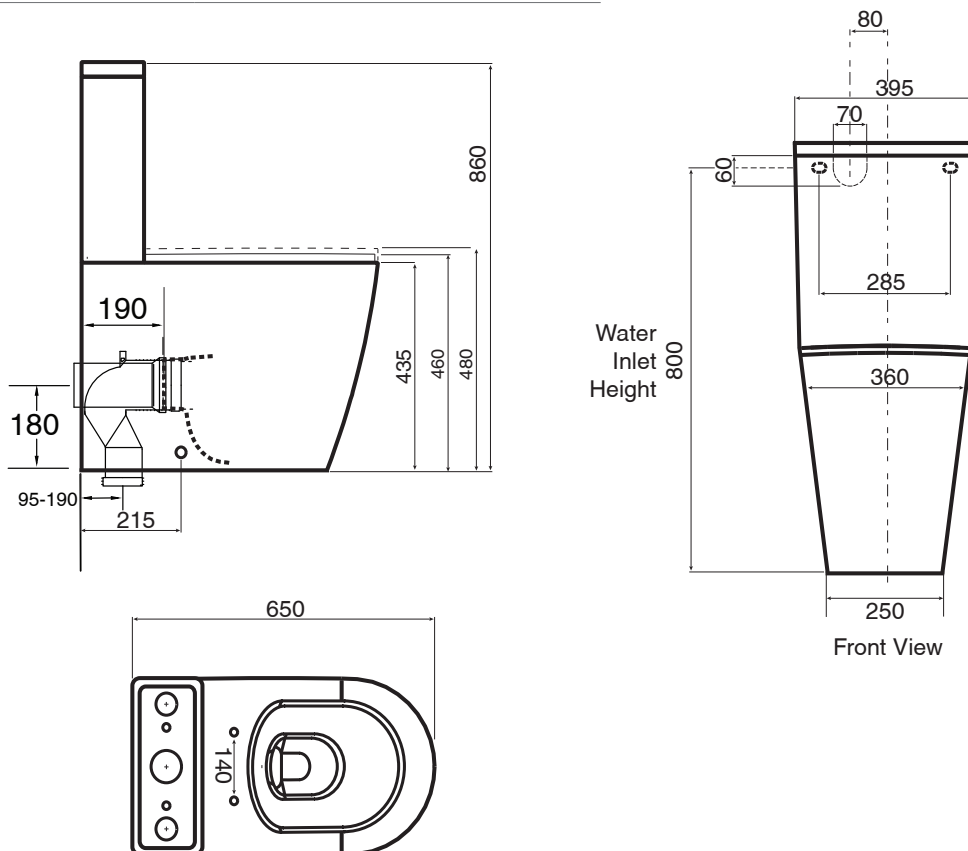

KADO

Kado Lux Close Coupled Back To Wall Rimless Overheight Back Inlet Toilet Suite with Soft Close Quick Release Seat (4 Star)

1805492

SPECIFICATIONS

Recommended Use	Domestic, Hotel & Commercial
Pan Material	Vitreous China
Toilet Seat Material	Urea
Weight of Pan	37 kg
Weight of Cistern	15 kg
Water Inlet Position	Back Inlet
Toilet Seat	Soft Close Quick Release
Rim Configuration	Rimless
Outlet Type	P Trap/S Trap using conversion bend (supplied)
Pan Fixing	Screwed to the floor using brackets (supplied) and bedded with sealant
Inlet Valve Pressure Rating	500 kPa

WARRANTY

Warranty - Domestic Use	10 Years
Spare Parts & Labour	12 Months

Please refer to Warranty Page for full Terms and Conditions

Water Inlet Height

Front View

Dimensions are nominal measurements only.

CLEANING RECOMMENDATIONS: