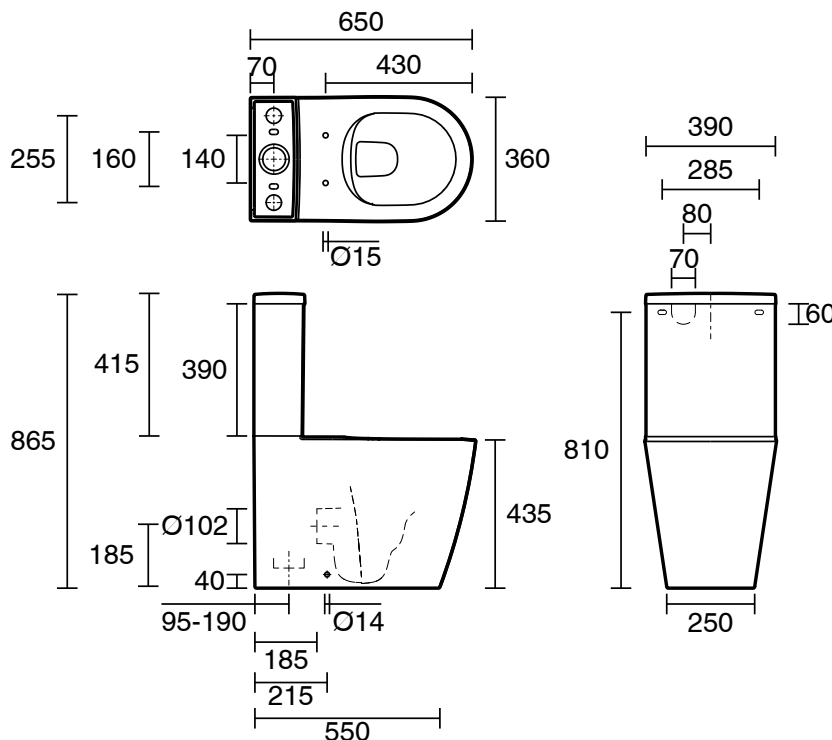

KADO

Kado Lux Close Coupled Back To Wall Rimless Overheight Back Inlet Toilet Suite with Soft Close Quick Release Seat (4 Star)

1805492

SPECIFICATIONS

Recommended Use	Domestic, Hotel & Commercial
Pan Material	Vitreous China
Toilet Seat Material	Urea
Weight of Pan	37 kg
Weight of Cistern	15 kg
Water Inlet Position	Back Inlet
Toilet Seat	Soft Close Quick Release
Rim Configuration	Rimless
Outlet Type	P Trap/S Trap using conversion bend (supplied)
Pan Fixing	Screwed to the floor using brackets (supplied) and bedded with sealant
Inlet Valve Pressure Rating	500 kPa

WARRANTY

Warranty - Domestic Use	10 Years
Spare Parts & Labour	12 Months

Please refer to Warranty Page for full Terms and Conditions

Dimensions are nominal measurements only.

CLEANING RECOMMENDATIONS:

We recommend the use of soapy water or approved cleaners. This product should not be cleaned with abrasive materials. Damage caused by any improper treatment is not covered by the product warranty. Refer to Warranty Conditions

Disclaimer: Products in this specification manual must be installed by regulation be installed by licensed and registered trade people. The manufacturer/distributor reserves the right to vary specifications or delete models from their range without prior notification. Dimensions are nominal measurements only. Dimensions and set-outs listed are correct at time of publication however the manufacturer/distributor takes no responsibility for printing errors.

Published 26/09/2024

To see the complete Kado range go to www.reece.com.au/bathrooms