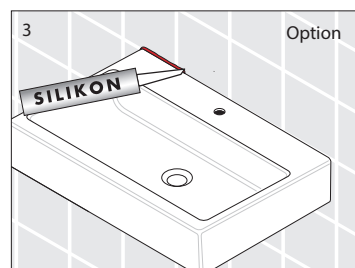

Laufen Ino Wall Basin with Shelf Left Hand Bowl with Overflow 1 Taphole 900mm White

Washbasins / Open valve / click clack valve

EN Guarantee/Liability only when assembled by a licensed plumber in accordance with the instructions and local regulations.

Open Valve

Click Clack Valve

Push to Close
Push to Open

Plumbers, please ensure a copy of the Installation Instructions are left with the end user for future reference