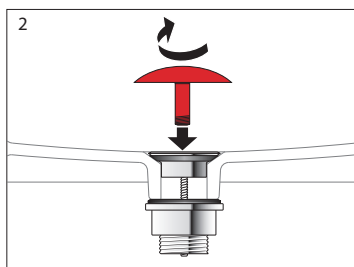

Laufen Ino Wall Basin with Shelf Left Hand Bowl with Overflow 1 Taphole 900mm White

Washbasins / Open valve / click clack valve

EN Guarantee/Liability only when assembled by a licensed plumber in accordance with the instructions and local regulations.

Open Valve

Click Clack Valve

Push to Close
Push to Open

Plumbers, please ensure a copy of the Installation Instructions are left with the end user for future reference