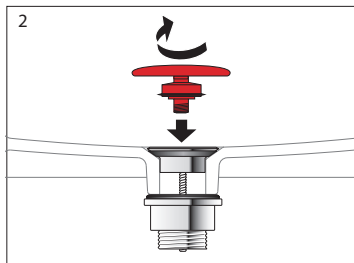

Laufen Ino Wall Basin with Shelf Left Hand Bowl with Overflow 1 Taphole 900mm White

Washbasins / Open valve / click clack valve

EN Guarantee/Liability only when assembled by a licensed plumber in accordance with the instructions and local regulations.

Open Valve

Click Clack Valve

Push to Close
Push to Open

Plumbers, please ensure a copy of the Installation Instructions are left with the end user for future reference