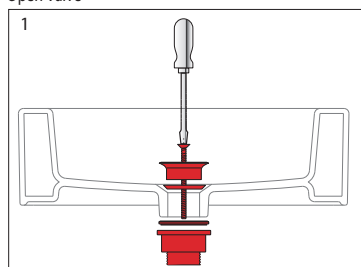

Laufen Ino Wall Basin with Shelf Left Hand Bowl with Overflow 1 Taphole 900mm White

Washbasins / Open valve / click clack valve

EN Guarantee/Liability only when assembled by a licensed plumber in accordance with the instructions and local regulations.

Open Valve

Click Clack Valve

Push to Close
Push to Open

Plumbers, please ensure a copy of the Installation Instructions are left with the end user for future reference