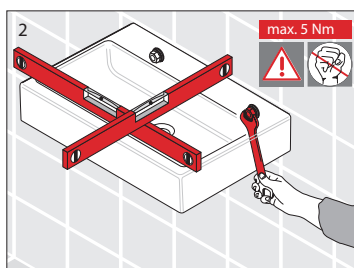

Laufen Ino Wall Basin with Shelf Left Hand Bowl with Overflow 1 Taphole 900mm White

Washbasins / Open valve / click clack valve

EN Guarantee/Liability only when assembled by a licensed plumber in accordance with the instructions and local regulations.

Open Valve

Click Clack Valve

Push to Close
Push to Open

Plumbers, please ensure a copy of the Installation Instructions are left with the end user for future reference