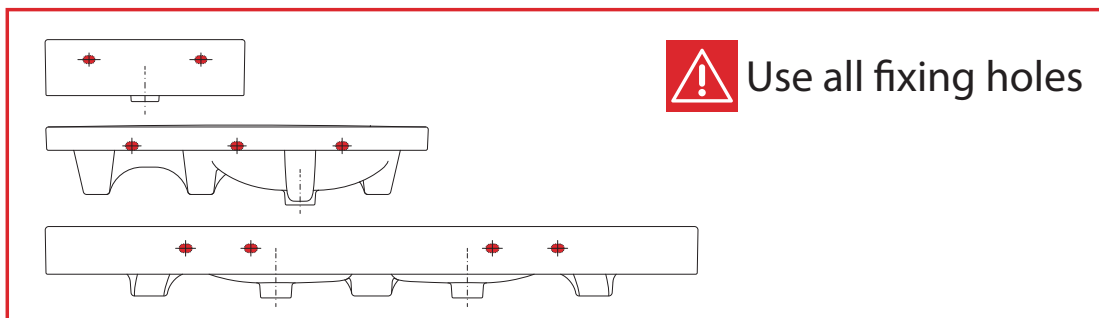

Laufen Ino Wall Basin with Shelf Left Hand Bowl with Overflow 1 Taphole 900mm White

Washbasins / Open valve / click clack valve

EN Guarantee/Liability only when assembled by a licensed plumber in accordance with the instructions and local regulations.

Open Valve

Click Clack Valve

Push to Close
Push to Open

Plumbers, please ensure a copy of the Installation Instructions are left with the end user for future reference