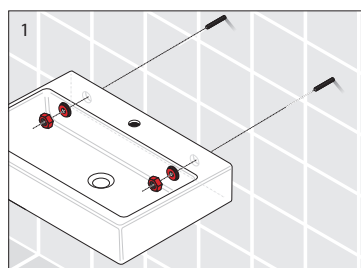

Laufen Ino Wall Basin with Shelf Left Hand Bowl with Overflow 1 Taphole 900mm White

Washbasins / Open valve / click clack valve

EN Guarantee/Liability only when assembled by a licensed plumber in accordance with the instructions and local regulations.

Open Valve

Click Clack Valve

Push to Close
Push to Open

Plumbers, please ensure a copy of the Installation Instructions are left with the end user for future reference