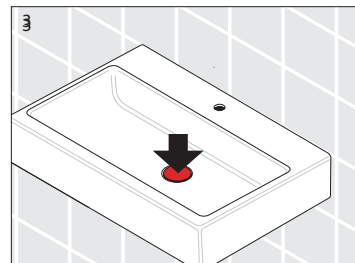

Laufen Ino Wall Basin with Shelf Left Hand Bowl with Overflow 1 Taphole 900mm White

Washbasins / Open valve / click clack valve

EN Guarantee/Liability only when assembled by a licensed plumber in accordance with the instructions and local regulations.

Open Valve

Click Clack Valve

Push to Close
Push to Open

Plumbers, please ensure a copy of the Installation Instructions are left with the end user for future reference