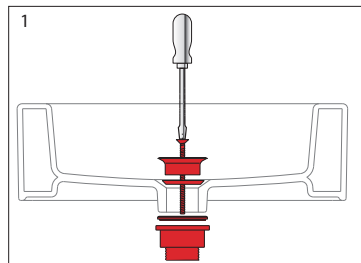

Laufen Ino Wall Basin with Shelf Left Hand Bowl with Overflow 1 Taphole 900mm White

Washbasins / Open valve / click clack valve

EN Guarantee/Liability only when assembled by a licensed plumber in accordance with the instructions and local regulations.

Open Valve

Click Clack Valve

Push to Close
Push to Open

Plumbers, please ensure a copy of the Installation Instructions are left with the end user for future reference