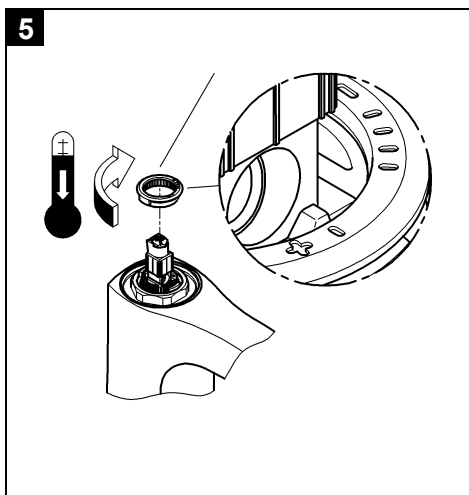

GRANDERA
EXTENDED HEIGHT BASIN MIXER
MODEL #23536000

Pure Freude
an Wasser

Product Specifications

Product Description:

GRANDERA
Single Lever Extended Height Basin Mixer

GROHE SilkMove® 28 mm Ceramic Cartridge
Temperature Limiter

Installation Instructions

Flush piping system prior and after installation of fitting thoroughly.

Installation and connection-Refer to the dimensional drawing above.

This product must be installed in conformance with local codes e.g. AS/NZS 3500 series of standard!