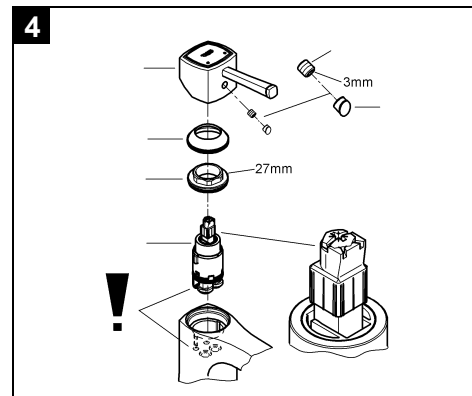

GRANDERA
EXTENDED HEIGHT BASIN MIXER
MODEL #23536000

Pure Freude
an Wasser

Product Specifications

Product Description:

GRANDERA
Single Lever Extended Height Basin Mixer

GROHE SilkMove® 28 mm Ceramic Cartridge
Temperature Limiter

Installation Instructions

Flush piping system prior and after installation of fitting thoroughly.

Installation and connection-Refer to the dimensional drawing above.

This product must be installed in conformance with local codes e.g. AS/NZS 3500 series of standard!