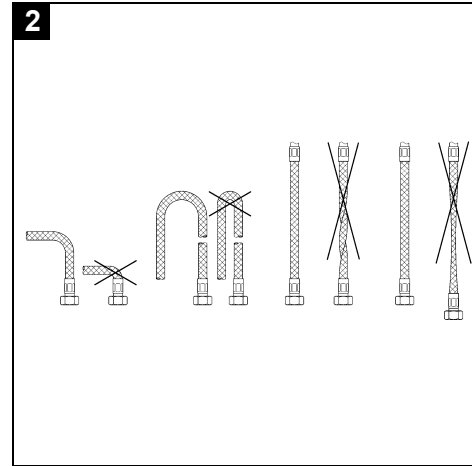

GRANDERA
EXTENDED HEIGHT BASIN MIXER
MODEL #23536000

Pure Freude
an Wasser

Product Specifications

Product Description:

GRANDERA
Single Lever Extended Height Basin Mixer

GROHE SilkMove® 28 mm Ceramic Cartridge
Temperature Limiter

GROHE StarLight® chrome finish
GROHE EcoJoy® 6 Litres p/min

GROHE QuickFix® Installation System **GROHE**

AquaGuide® Adjustable Mousseur (Aerator)

Smooth body
Flexible Connection Hoses

Installation instructions

Installation Instructions

Flush piping system prior and after installation of fitting thoroughly.

Installation and connection-Refer to the dimensional drawing above.

This product must be installed in conformance with local codes e.g. AS/NZS 3500 series of standard!