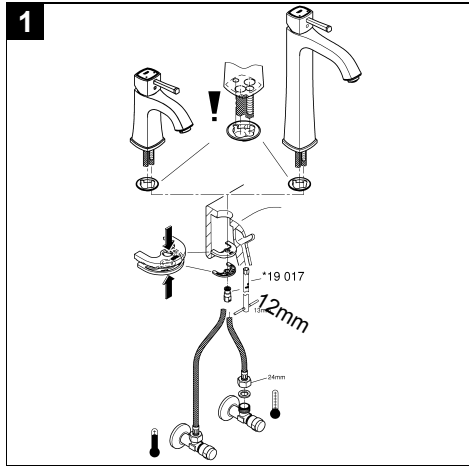

GRANDERA
EXTENDED HEIGHT BASIN MIXER
MODEL #23536000

Pure Freude
an Wasser

Product Specifications

Product Description:

GRANDERA
Single Lever Extended Height Basin Mixer

GROHE SilkMove® 28 mm Ceramic Cartridge
Temperature Limiter

Installation Instructions

Flush piping system prior and after installation of fitting thoroughly.

Installation and connection-Refer to the dimensional drawing above.

This product must be installed in conformance with local codes e.g. AS/NZS 3500 series of standard!

Flow pressure: min. 50kPa bar – recommended 100 – 500 kPa

Note:

Open cold and hot water supply and check connections for leakage!

Care

For directions on the care of this fitting, please refer to the accompanying care instructions.

GRANDERA
 EXTENDED HEIGHT BASIN MIXER
 MODEL #23536000

Pure Freude
 an Wasser

Spare Parts

Pos.-nr.	Product Description	Order-nr.	Units per package
1	Lever	46836000	1
2	Fitting ring	46715000	1
3	Cartridge	46580000	1
4	Flow straightener	48182000	1
5	Shank fastening assembly	46671000	1
6	Mounting wrench - optional extra	19017000	1