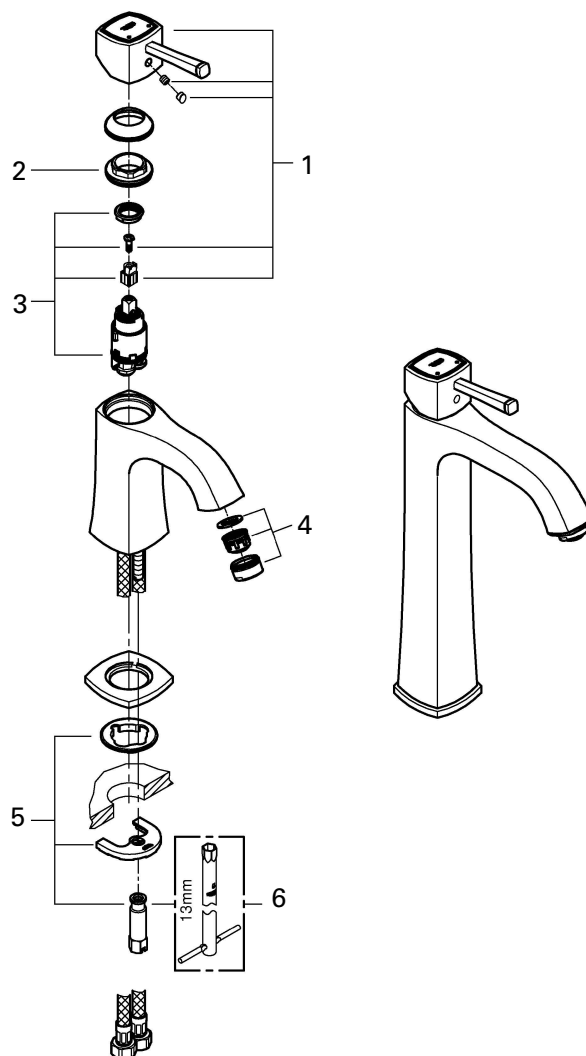

Flow pressure: min. 50kPa bar – recommended 100 – 500 kPa

Note:

Open cold and hot water supply and check connections for leakage!

Care

For directions on the care of this fitting, please refer to the accompanying care instructions.

GRANDERA
 EXTENDED HEIGHT BASIN MIXER
 MODEL #23536000

Pure Freude
 an Wasser

Spare Parts

Pos.-nr.	Product Description	Order-nr.	Units per package
1	Lever	46836000	1
2	Fitting ring	46715000	1
3	Cartridge	46580000	1
4	Flow straightener	48182000	1
5	Shank fastening assembly	46671000	1
6	Mounting wrench - optional extra	19017000	1