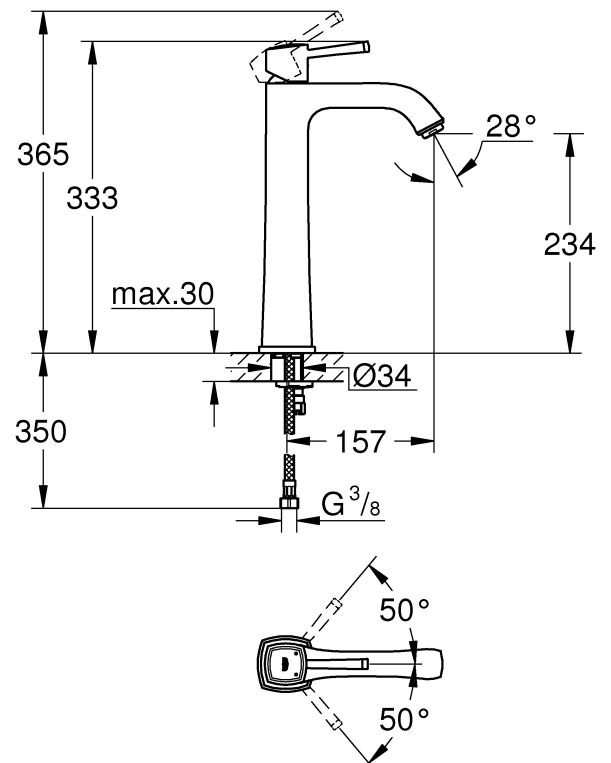

Product Description:

GRANDERA
Single Lever Extended Height Basin Mixer

GROHE SilkMove® 28 mm Ceramic Cartridge
Temperature Limiter

GROHE StarLight® chrome finish
GROHE EcoJoy® 6 Litres p/min

GROHE QuickFix® Installation System **GROHE**

AquaGuide® Adjustable Mousseur (Aerator)

Smooth body
Flexible Connection Hoses