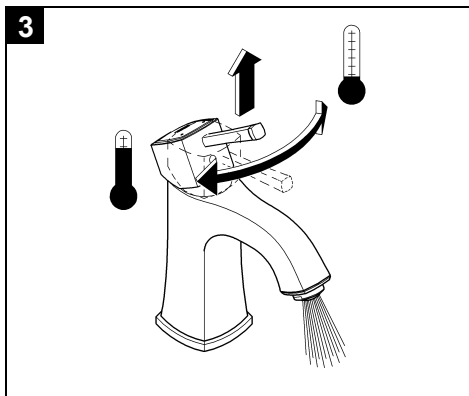

GROHE StarLight® chrome finish
GROHE EcoJoy® 6 Litres p/min

GROHE QuickFix® Installation System **GROHE**

AquaGuide® Adjustable Mousseur (Aerator)

Smooth body
Flexible Connection Hoses

Installation instructions

Installation Instructions

Flush piping system prior and after installation of fitting thoroughly.

Installation and connection-Refer to the dimensional drawing above.

This product must be installed in conformance with local codes e.g. AS/NZS 3500 series of standard!