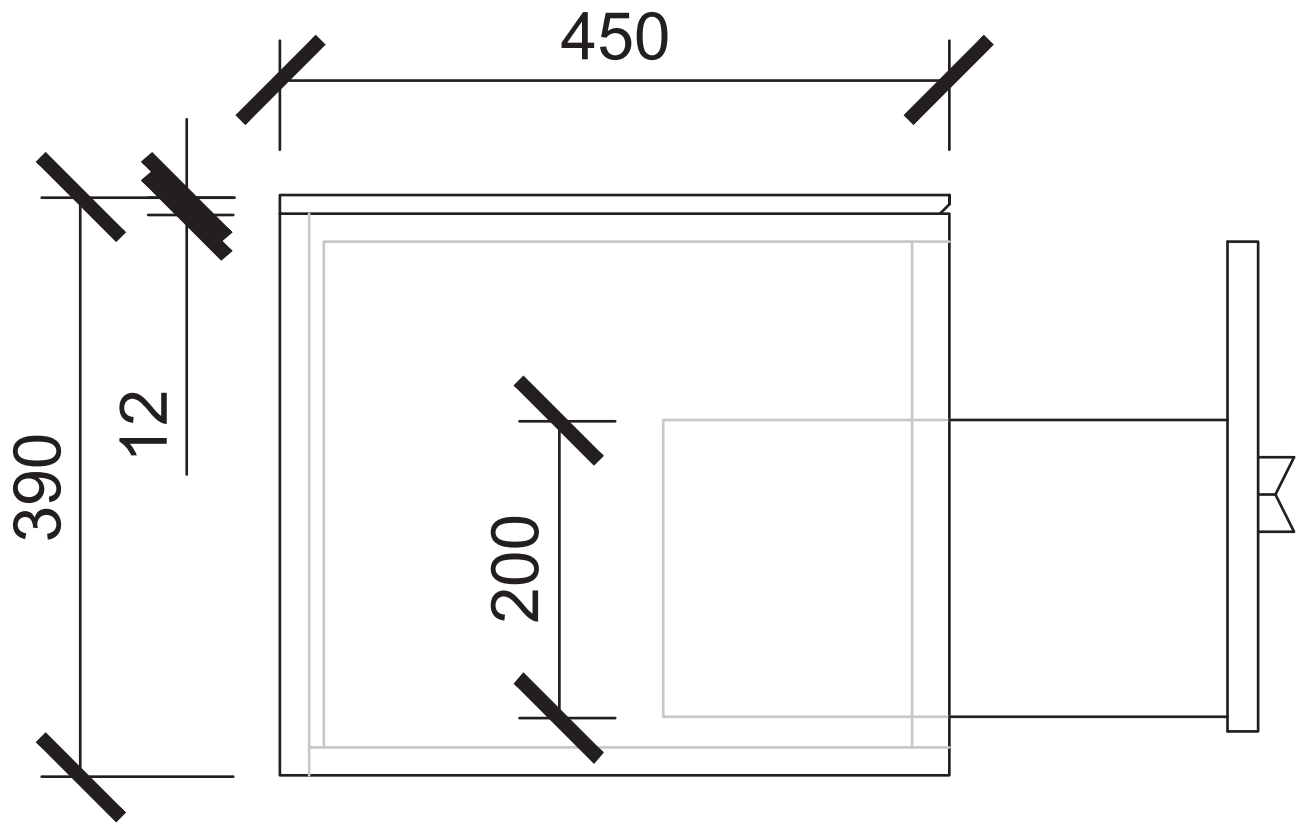

1000W x 450D x 390H

SIDE VIEW for SEMI-INSET basin alignment